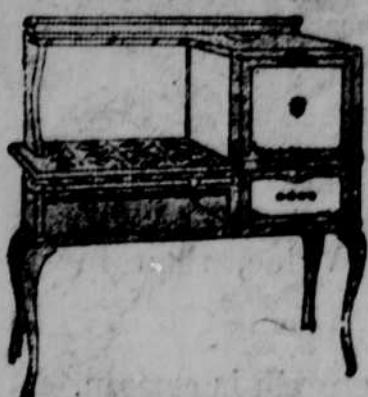

White Porcelain Trimmied Gas Range

Rugs, Carpets, Lamps, Baby Carriages, Kitchen Furniture, Breakfast Suites and Home Furnishings to Fill Every Need. Special Prices This Week on Lloyd Loom Carriages and Sulkies — See Our Display of Sun Room Furniture.