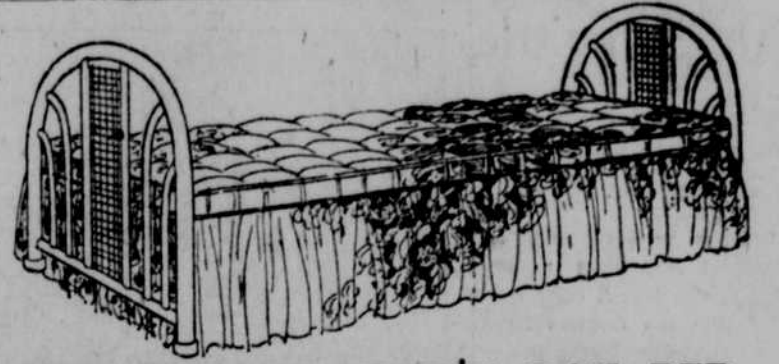

Hartman's

413-15-17 South Sixteenth Street

THE FAMOUS "HERZ" DAY BED

Is offered complete as illustrated with spring and cretonne covered mattress with flounce as shown. The finish is walnut, and the cane panels add to its attractiveness. Instantly converted into a full size bed. $45.00 value. Very special at only **$39.75**

"LLOYD" LOOM-WOVEN CARRIAGE

A high grade full size Carriage, with reversible gear and wood artillery wheels. Is lined with genuine corduroy. Comes complete with back storm curtain. Has adjustable back. Glass window in hood. $46.50 value, **$36.50**