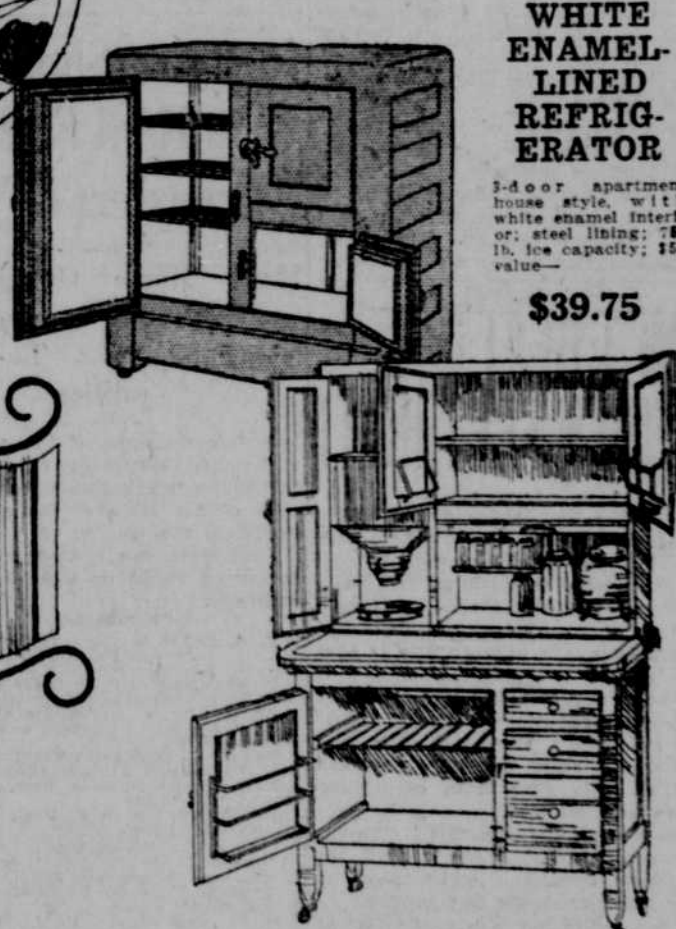

CONVENIENT DEFERRED PAYMENTS FACILITATE YOUR PURCHASE

PORCELAIN-TOP KITCHEN CABINET

Constructed throughout of excellent hardwood golden oak exterior and is finished inside in the sanitary white enamel. Has compartments for linen and kitchen utensils, and all kitchen necessities in daily use. Is full size and a remarkable bargain at our price. $55.00 regularly. Special for this week **$39.95** at only.