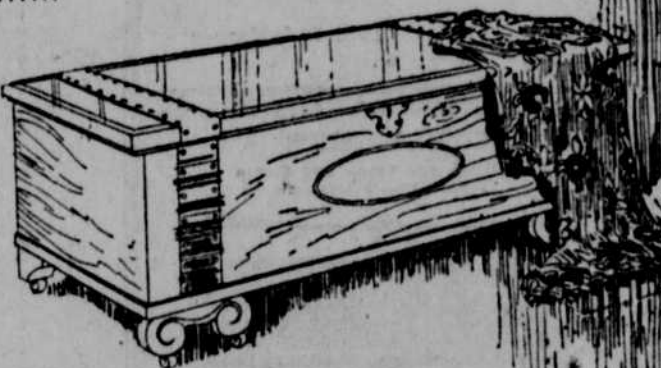

COLONIAL CEDAR CHEST

Is full copper trimmed, finished in natural cedar, rubbed dull. Large size. $22.00 and ordinarily sells for $22.00. Offered at **$14.98**