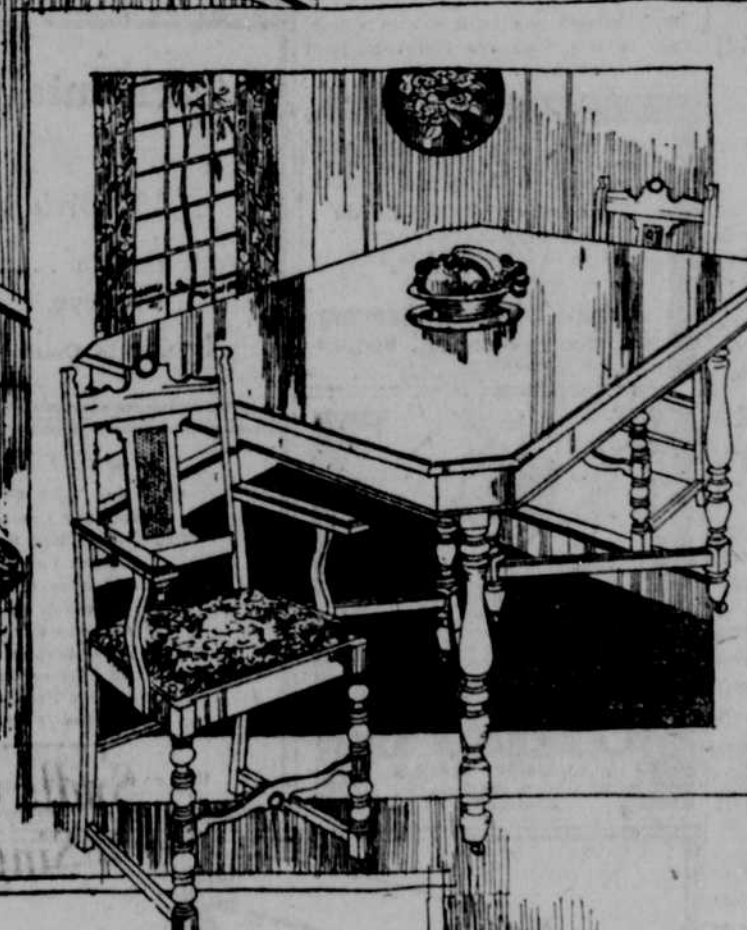

7-PIECE RENAISSANCE DINING SUITE—WALNUT FINISH

The particular hostess will be delighted with this handsome 7-piece suite, which consists of the oblong extension table, which extends to 6 feet, the arm chair illustrated and five side chairs. The chairs have genuine tapestry seats and two-tone finished backs. The finish throughout is American walnut. Note the attractive Renaissance period stretchers and backs of chairs. This quality has seldom been offered for less than $125. Special, the 7 pieces, this **$89.00** week.