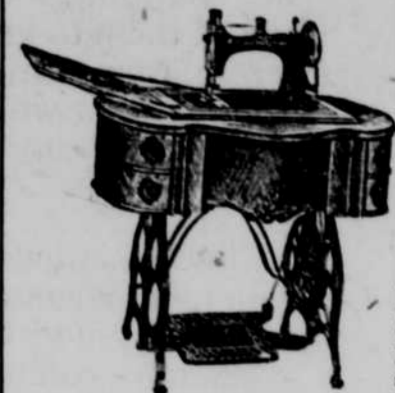

Eldredge Sewing Machines

Two Models Reduced for February Sale

The Eldredge rotary is a high arm, non-clogging machine. Tension is automatic. Self-adjusting to all sizes of thread and thickness of materials.

The case is the desirable four-drawer, round end design, as pictured, and made of quartered oak. Piano polished.

The stand is ball bearing, with full set of steel attachments, and the machine is guaranteed for ten years. Regular $65.00 machine, sale price **$56.50**

Electric Portable Sewing Machines

A splendid high arm electric, portable machine that can be tucked away in a small space. Guaranteed for ten years. As pictured here, regular $35 machine, now **$31.50**