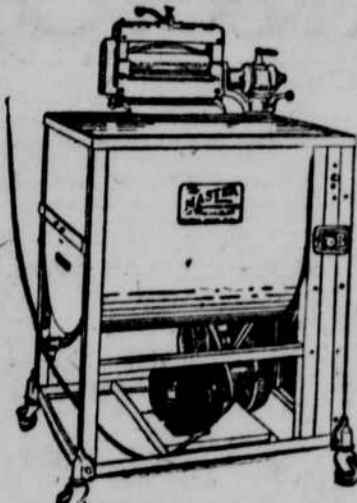

Join the Household Club and Buy on Extended Payments

BURGESS-NASH COMPANY.

All Merchandise Plainly Marked at February Sale Prices

Every article in this store is marked in plain figures—and every article is sold at exactly that figure whether you pay cash or buy on the Club Plan. There are no exceptions. Only a nominal fee is charged, which helps maintain the Club offices and covers the cost of insurance.

February Sale of Furniture and House Furnishings

Buy Everything for the Home on the Household Club Plan of Extended Payments

The Household Club Plan of Easy Payments is a practical and equitable method of furnishing the home on easy payments at Lowest Cash Prices. We believe it is the most satisfactory system in existence. It was established and is operated by this store for the sole purpose of aiding people who desire a new-way, cheerful, fair-priced Easy Payment Plan. The advantages of using this system are many. Among them are:

1. The value of dealing with a large, dependable store.
2. The standard, reliable quality of our merchandise.
3. The comprehensive completeness of our large stocks.
4. The fair price of every article.
5. Should your goods be destroyed by fire or tornado we replace them.
6. The Club Plan enables you to "Pay as You Use It."
7. The great saving because of this store's policy of selling to Club Plan Members at our regular cash prices, plus a small fee which covers insurance, etc.

End Tables
$2.65

End tables finished in rich dark brown mahogany. Exceptionally low priced for our February sale.

Cane Living Room Suite
$159.50

Three-piece Kappen cane suite, attractively covered with blue Baker velour. February sale price.

Cane Chairs and Rockers
1/2 Price

Our entire stock of cane seat and back chairs, also rockers. Suitable for the hall or living room.