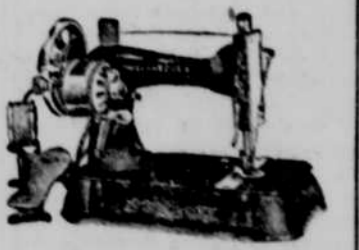

Hemstitching and Picotting Done

Buy on the Household Club Plan of Extended Payments

Second Floor

February Sale of Lamps

Lamps that shed a soft glow through shades of warm tinted and beautifully designed silks or lacquered linens, harmoniously blended in color—these are the lamps that give the final decorative touch to the home.

Table Lamps, $5.00

Night Lamps, $3.00

Wrought iron standards in 22-inch heights, two-burner style, are equipped with an extra long cord which will eliminate the installing of extra plugs.

Boudoir Lamps, $4.95

Desk Lamps, $6.75

Boudoir lamps, finished to harmonize with the dainty tints used in boudoir decorations, may be had in ivory, bronze, silver or brass. Hand-etched glass shades from Czecho-Slovakia perfect their beauty. Regular values are $6.95.

Desk lamps, featuring the adjustable glass shades, will appeal to the student as well as to the man or woman who reads and works in the evening. $9.95 is the regular value of these lamps.

Fourth Floor

2 Electric Washing Machine Bargains

"Marvel" Washer Clothes Washer

$69.50

When you use the "Marvel" electric clothes washer you can be certain that your laundry when removed will be spotlessly white, and even the most delicate fabrics will be in perfect condition. The "Marvel" washer comes complete with a swinging wringer.

Buy on Our Household Club Plan

"Master" Washer

$99.50

The "Master" washer is an all-metal machine with the improved steel cylinder, and trouble free motor—all working parts are enclosed, thus eliminating any danger of tearing the clothes in the process of washing. A handy drain cock and easy rolling casters appeal to the housewife. The washer is a full six-sheet capacity.

Buy on Our Household Club Plan