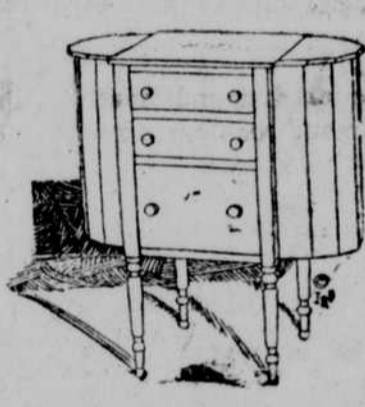

Genuine COWAN Martha Washington Sewing Cabinet—Made of solid selected mahogany, designed and fitted exactly as original at Mount Vernon; a wonderful value at

24⁷⁵