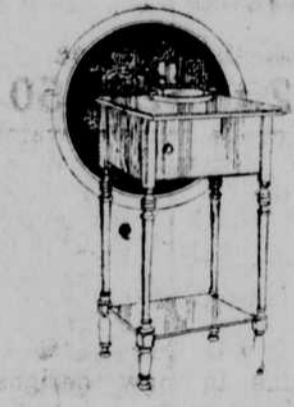

Solid Mahogany Humidifier—Especially as pictured, fitted with metal lined humidifier—

16⁵⁰

See our solid Mahogany Pedestal Smokers at 4.50, and 5.00 to 7.50.