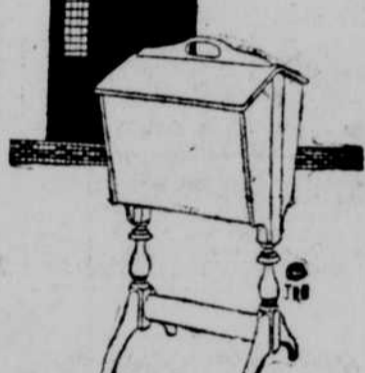

Priscilla Sewing Cabinet of generous size and dependable construction, finished in antique mahogany. This cabinet makes a delightful carry-about-the-house convenience that will be very acceptable as a gift.

6⁷⁵