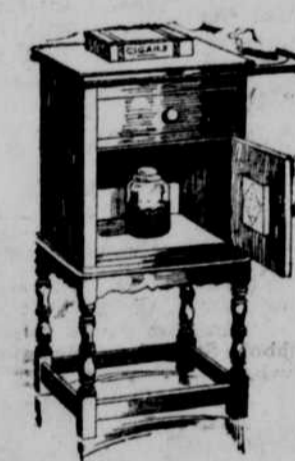

Humidifiers with real porcelain lining, others with metal lining and moisture pad are shown in great variety, finished in the inimitable "Imperial" Tudor two-tone mahogany finish. Humidifier pictured—

36⁰⁰