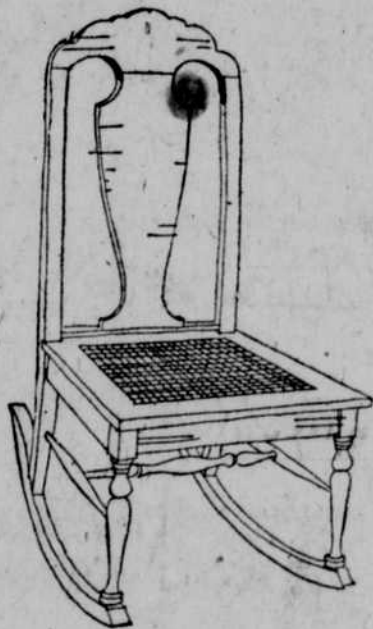

Walnut Finish Bedroom Rocker

$5.95

Enameled High Chair

An attractive ivory and blue combination enamel finish Baby High Chair with saddle shaped seat and foot rest; also lift-over tray. Special at

$5.95