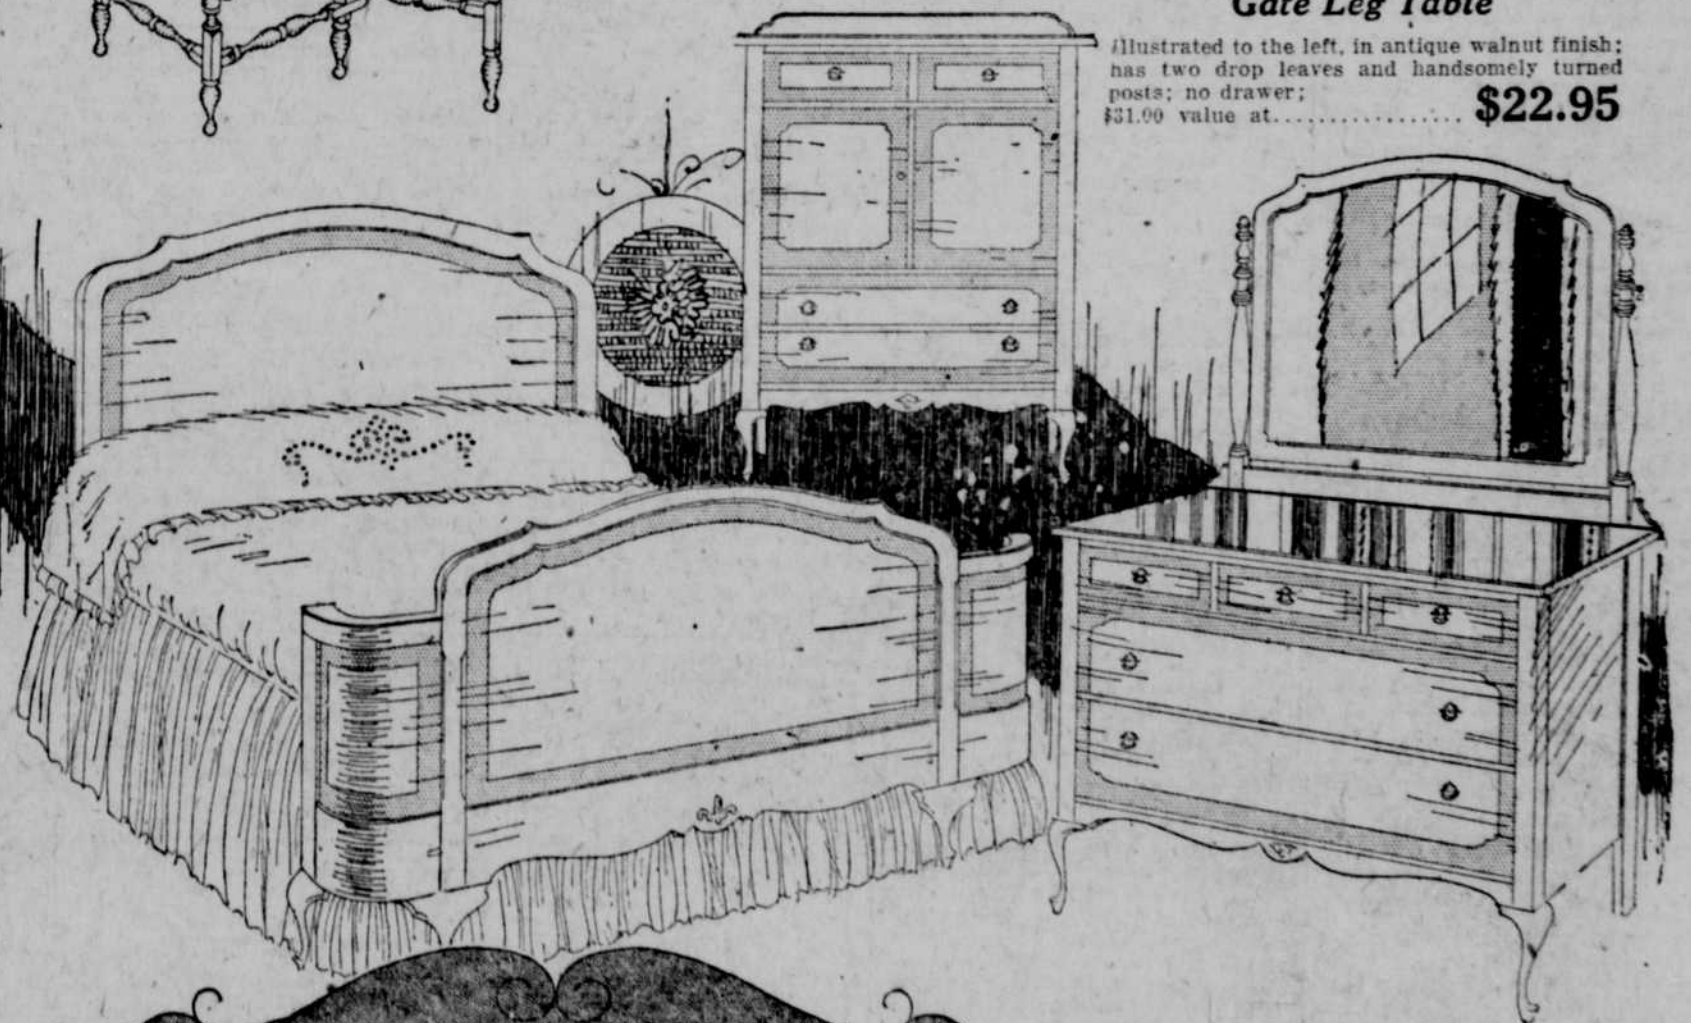

Rugs

Axminster Rugs—Values to $65; size 8 1/4 x 10 1/2 feet. Limited quantity at **$38.75**

Velvet Rugs—Seamless, size 9x12 feet; fringed ends. Values to $68.50, at **$47.75**

Worsted Wilton Rugs—9x12 feet, will give years of service. Wonderful patterns. See our window display, **$112.50** value, at **$107.50**

8 1/4 x 10 1/2-foot size at **$107.50**

Attractive Two-Tone Bedroom Suite

Dresser, Bed and Chiffonette.

An attractive Three-Piece Bedroom Suite is offered in the ever popular two-tone antique walnut finish which is particularly adaptable to the gracefully exquisite period. The bed is full size, bow end; the dresser and chiffonette are extremely well built and have period metal drawer pulls; the mirror on dresser is supported by artistic standards decorated as shown. Complete, the three pieces, a regular $141.00 value, at—

$105

Hundreds of Other Sale Bargains on Display at Our Store. See Them!