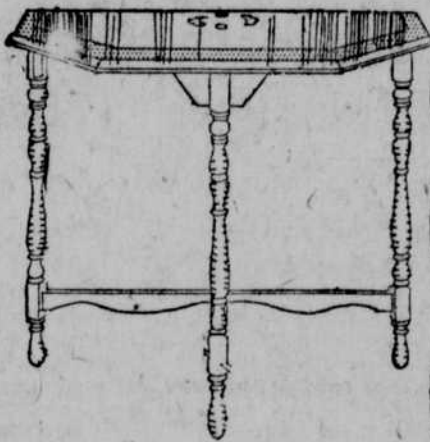

Priscilla Sewing Cabinet

Antique mahogany finish sewing cabinet, strongly built and excellently finished. Has spacious compartments and removable tray. Special, **$5.95**

Fumed Oak Pedestal

A new design, as we picture it here. Note how attractive looking. Stands full 34 inches high; 11-inch top. Specially priced for this week at—

$5.95