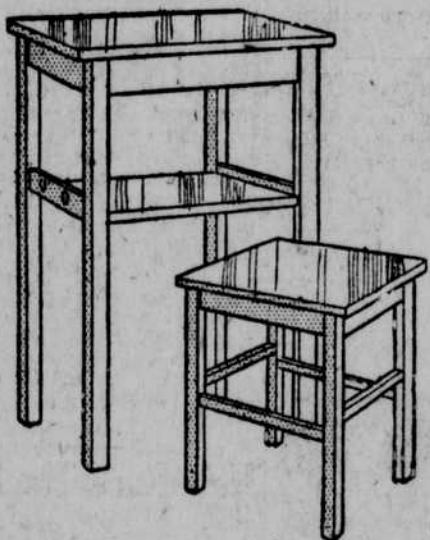

Our Choice

$5.95

Mahogany Finish Telephone Set

$5.95

Mahogany Finish End Table

$5.95