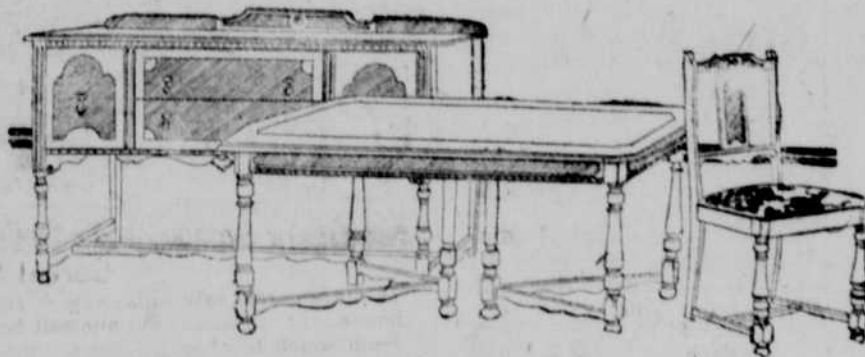

Electric Sweeper

Lighter Housework

Hoover Beater, Sweeper and Cleaner at.....**65.00**
Hamilton-Beach Suction Sweeper and Cleaner at.....**58.50**
Bee-Vac Suction Sweeper and Stationary Brush, at.....**39.75**
Use a bottle of Ivory Polish. Made by O. & W. Co. for their own furniture at, per bottle.....**50c or 75c**