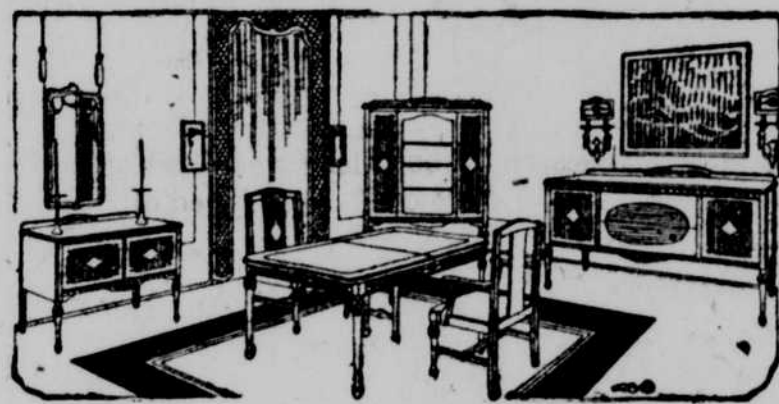

10-Piece Dining Suite

—after "Adam" in American Walnut.

(Sold in Omaha exclusively by O. & W. Co.)

379⁰⁰