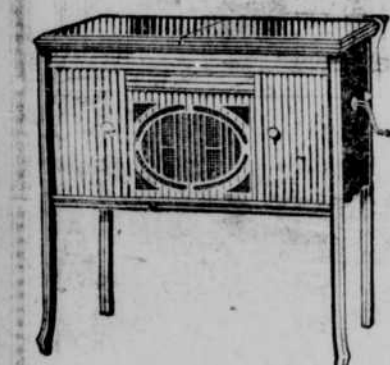

The Royal

Distinctive and graceful in appearance, width 33 inches, height 33 inches and depth 21 inches.

Equipped with the famous Brunswick All-Wood Oval Tone Amplifier, single diaphragm Ultona, strong double spring motor, 12-inch turn table, automatic stop and tone modifier, **115.00.**