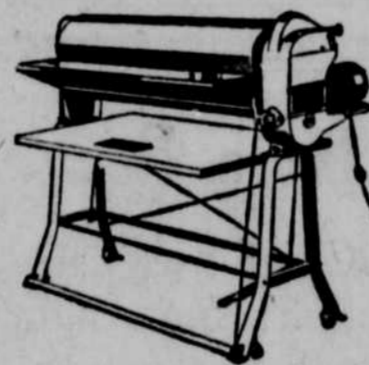

"Ironrite" Ironer

This machine operates instantaneously with a mere touch of the toe on the control. One may maintain a sitting position and yet iron an entire washing speedily, conveniently and satisfactorily.

All the construction is metal and all moving parts are enclosed.

Let us demonstrate this machine.

Buy on the Household Club Plan of Extended Payments and Pay While Using

Fourth Floor.