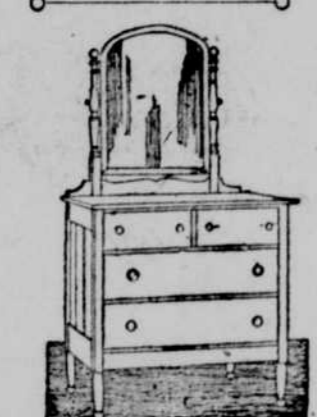

Ivory Enamel or English Brown Mahogany Bedroom Furniture

We illustrate the dresser only of a charming series of very good looking, substantial bedroom furniture that will in every respect, meet with the approval of those who shop and carefully discriminate. Dresser, as illustrated, is 38 inches wide with 22x28-inch French plate mirror in either English Brown Mahogany or Ivory Enamel..... 36.50