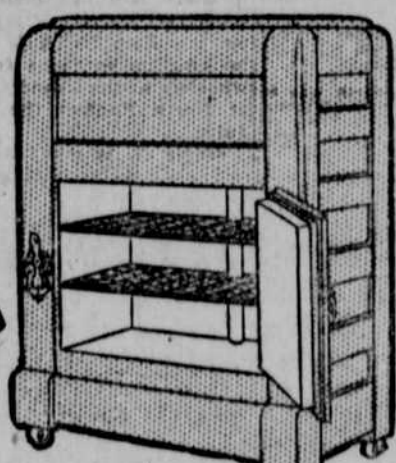

White Enamel-Lined Refrigerator

White enamel lined refrigerator illustrated above is about the average size used in city apartments; is odorless, a genuine $25 value, at **$14.95**