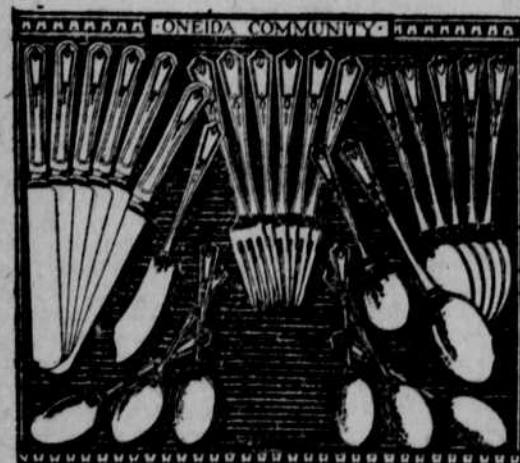

26-Piece Silver Set

Genuine Oneida Community

This is the famous Oneida Community Belvedere pattern. It is packed in a handsome case, and is guaranteed. Complete service for 6 people; platinum gray finish. $18 value, complete. **$12.75**