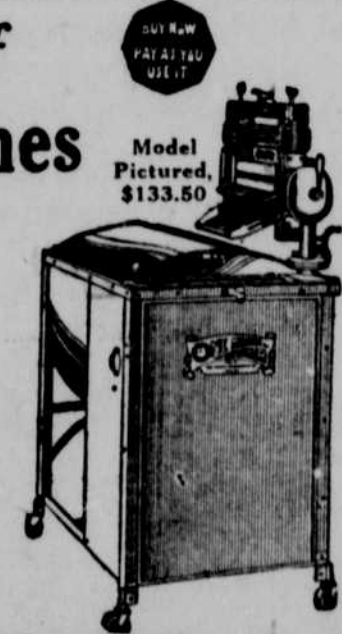

June Sale of Silverware

Prices are sharply reduced on items offered in this sale. We suggest early choosing, for in some instances the assortments are limited.

At **$3.45** At **$5.95** At **$9.75**

- Sheffield Silver Sandwich Trays.
- Sheffield Silver Flower Baskets.
- Sheffield Silver Roll Trays.
- Sheffield Silver Pie Plates.
- Sheffield Silver Salt and Peppers.
- Dutch Silver Bud Vases.
- Sterling Silver Salad Sets.
- Sterling Silver Butter Knives.
- Sterling Silver Salt and Peppers.
- Sheffield Silver Cheese and Cracker Plates.
- Sheffield Silver Candlesticks.
- Sheffield Silver Hot Dish Trivets.
- Sterling Silver Lemon Sets.
- Sheffield Silver Roll Trays.
- Sheffield Silver Flower Vases.
- Sheffield Silver Sugar and Cream Sets.
- Sheffield Silver Double Vegetable Dishes.
- Dutch Silver Console Sets.
- Sterling Silver Salt and Peppers.
- Sheffield Silver Candlesticks.
- Sheffield Silver Baskets.
- Sheffield Silver Meat Platters.
- Sheffield Silver Fruit Bowls.
- Sterling Silver Coaster Sets.
- Sheffield Silver Sandwich Trays.

Main Floor