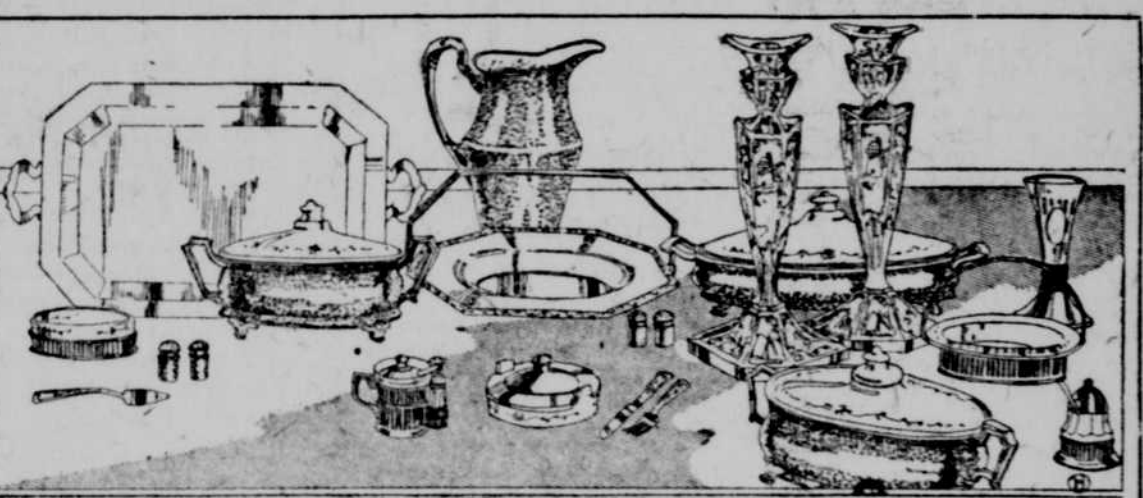

April Sale of Silverware

Not for several years has it been possible to offer such values as these. New designs are introduced, so that in addition to price advantage, there is much interest in selection. The groups mentioned emphasize the fact that these are unusual values. The articles featured are silver plated on nicked silver. The Burgess-Nash standard of quality and service guarantees every piece.

- **At 50c**
  Two-piece baby set, either fork and spoon or knife and fork. Each set in lined gift box.
- **At 95c**
  10-inch bud vase in new design, each vase has an artificial flower.
- **At 1.25**
  Cheese dish with silver-plated cheese knife.
- **At 1.89**
  Large 12 1/2-inch bread tray with graceful handle. This is a deep tray with heavily engraved border. Bright silver finish on an 18% nickel base.
- **At 3.75**
  9-inch round pie baking dish of hammered silver. Fitted with a Pyrex baking dish.
- **At 4.50**
  Beautifully carved Dutch silver candlesticks. An excellent quality.

A Wonderful Group of Silver $5
Round hammered silver casserole, fitted with 2-pint size Pyrex baking dish.
Oval hammered silver casserole, fitted with 2-pint size Pyrex baking dish.
Colonial water pitcher, either burnished or platinum finish. 3-pint size.

Main Floor

Linens and Domestics

- **8 Special Items**
- **Linens**
  Linens Table Damask, 72 inches in width, from one of Ireland's foremost manufacturers of linens. Limit of six one yard. Yard **$1.25**
  Linens Crash Toweling of a very absorbent quality. Particularly suitable for glass and hand towels, it leaves no lint. Yard **19c**
  39-inch Sheeting is a serviceable quality that has many purposes. Limit of 25 yards to a customer. 19c
  Linens Banquet Cloths, about three yards in length. Attractive oval designs for the new style tables. Fine quality. Each **$6.95**
- **Domestics**
  Madeira Dresser Scarfs made of round thread Irish linen with hand-scalloped edge and designs. Size 18x64 inches. Limit of one scarf to a customer. **$2.95**
  Bleached Pepperel Sheetting in a quality that will give long service and retain its whiteness after laundering. 81-inch width. Limit of 12 yards to a customer. **48c**
  Baby Pillow Cases of excellent quality, dainty hand-embroidered eyelid designs and scalloped edge. Each, **$1.00**
  Diaper Cloth—10-yard bolt of 22-inch width. Limit of one bolt to customer. Specially priced Monday, **$1.29**

Second Floor