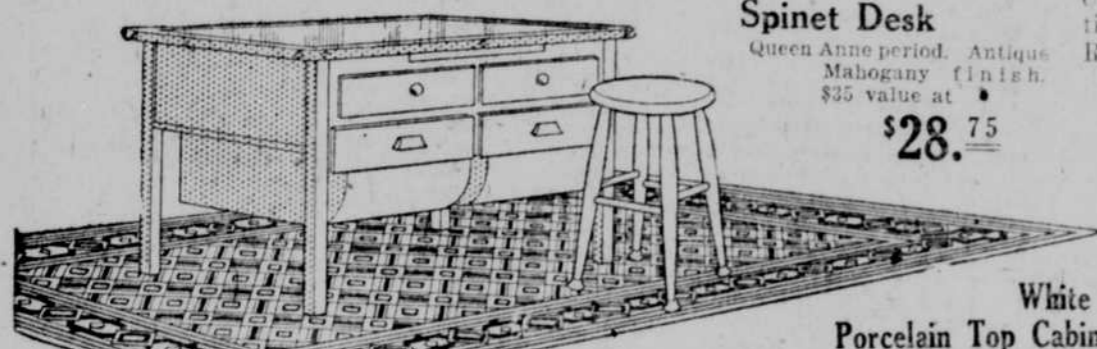

Wrought Iron Bridge Lamp
Adjustable. Complete with Parchment Shade. \$9.75

Polychrome Mirror
Carved Gold and Polychrome Frame. \$19.99 value at \$7.50

Luxurious 3-Pc. Overstuffed Living Room Suite

Upholstered in the choicest of Velour Combination, with carved frames. Finished in Antique Mahogany. Loose Cushion Seats and Spring construction throughout. \$198.50

Davenport Table, in Plain Mahogany Finish, Full Size, \$22.75

Spinet Desk
Queen Anne period. Antique Mahogany finish. \$35 value at \$28.75

White Enamel Porcelain Top Cabinet Base
Serves purpose of Kitchen Table and Kitchen Cabinet. All White Enamel finish. 2 Bins and 2 Drawers. Strongly built. \$17.59 value at \$13.75