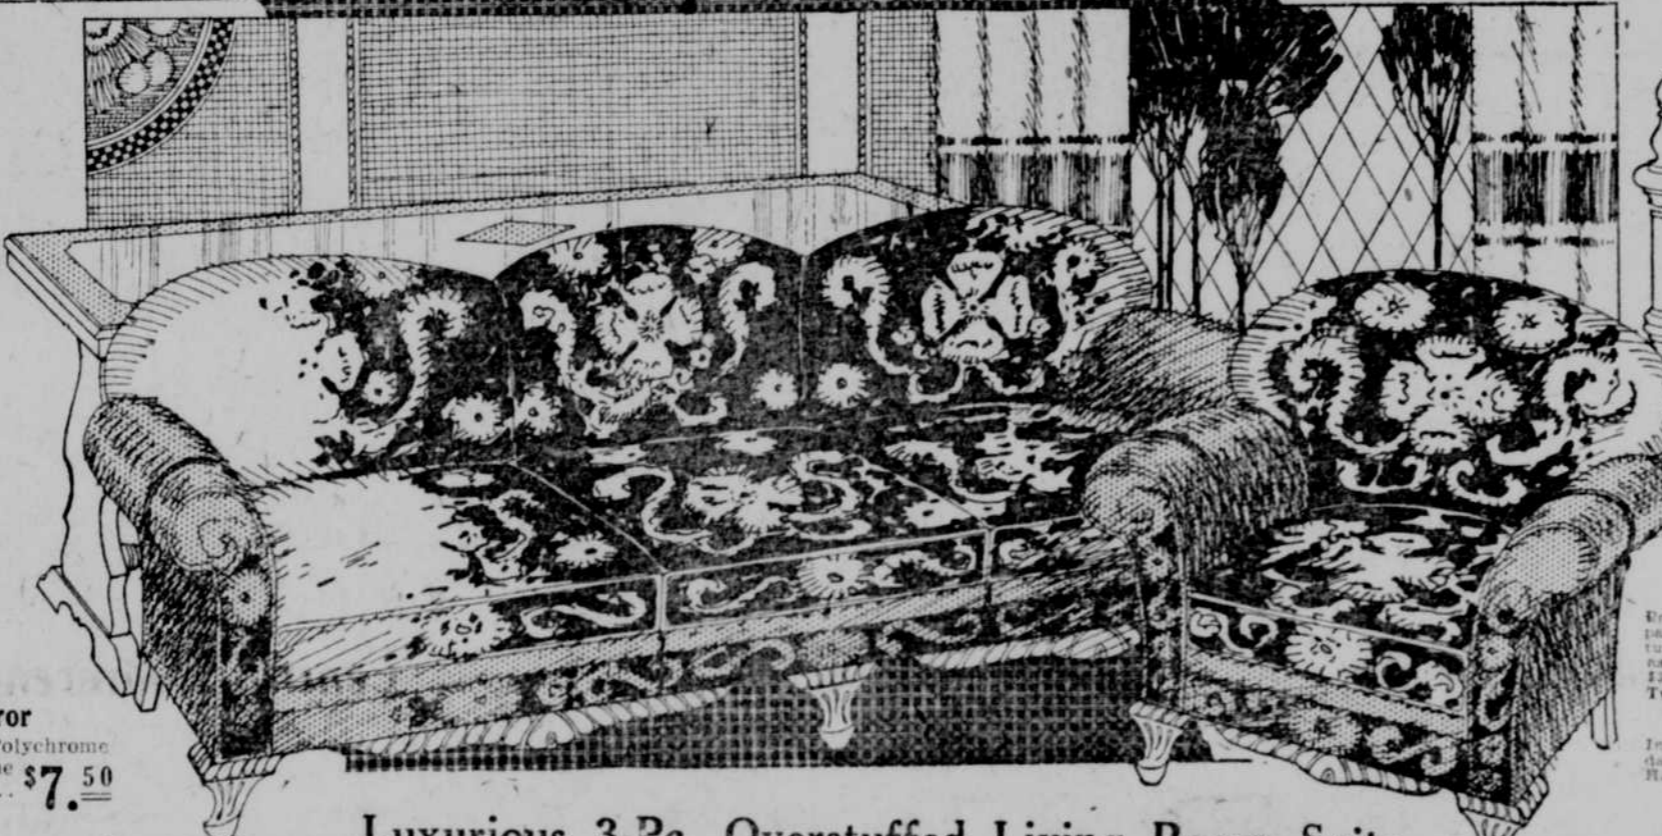

Luxurious 3-Pc. Overstuffed Living Room Suite

Upholstered in the choicest of Velour Combination, with carved frames. Finished in Antique Mahogany. Loose Cushion Seats and Spring construction throughout. $198.50

Davenport Table, in Plain Mahogany Finish, Full Size, $22.75

Spinet Desk
Queen Anne period. Antique Mahogany finish. $35 value at $28.75