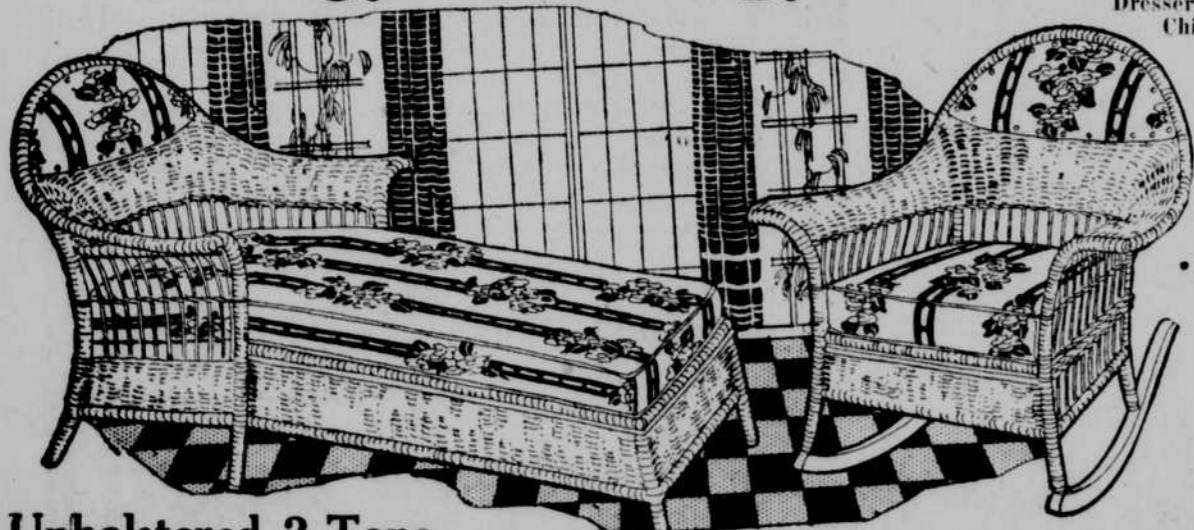

Davenport Table

Upholstered 2-Tone Enameled Sun Parlor Furniture

Choice of Exquisite Lavender and Blue or Grey and Blue Enamel Combinations. This high-grade, genuine reed furniture has full spring construction and removable automobile spring seats. Very attractive cretonne upholstery. Woven over strong hardwood frames. The really artistic color combination makes it adaptable to living rooms as well. See them.

Chaise Longue, $26.75; Chair, $14.95; Rocker, $14.95

Our New Stocks of Wilton Rugs Are Arriving. Some Very Beautiful Patterns. All Sizes.