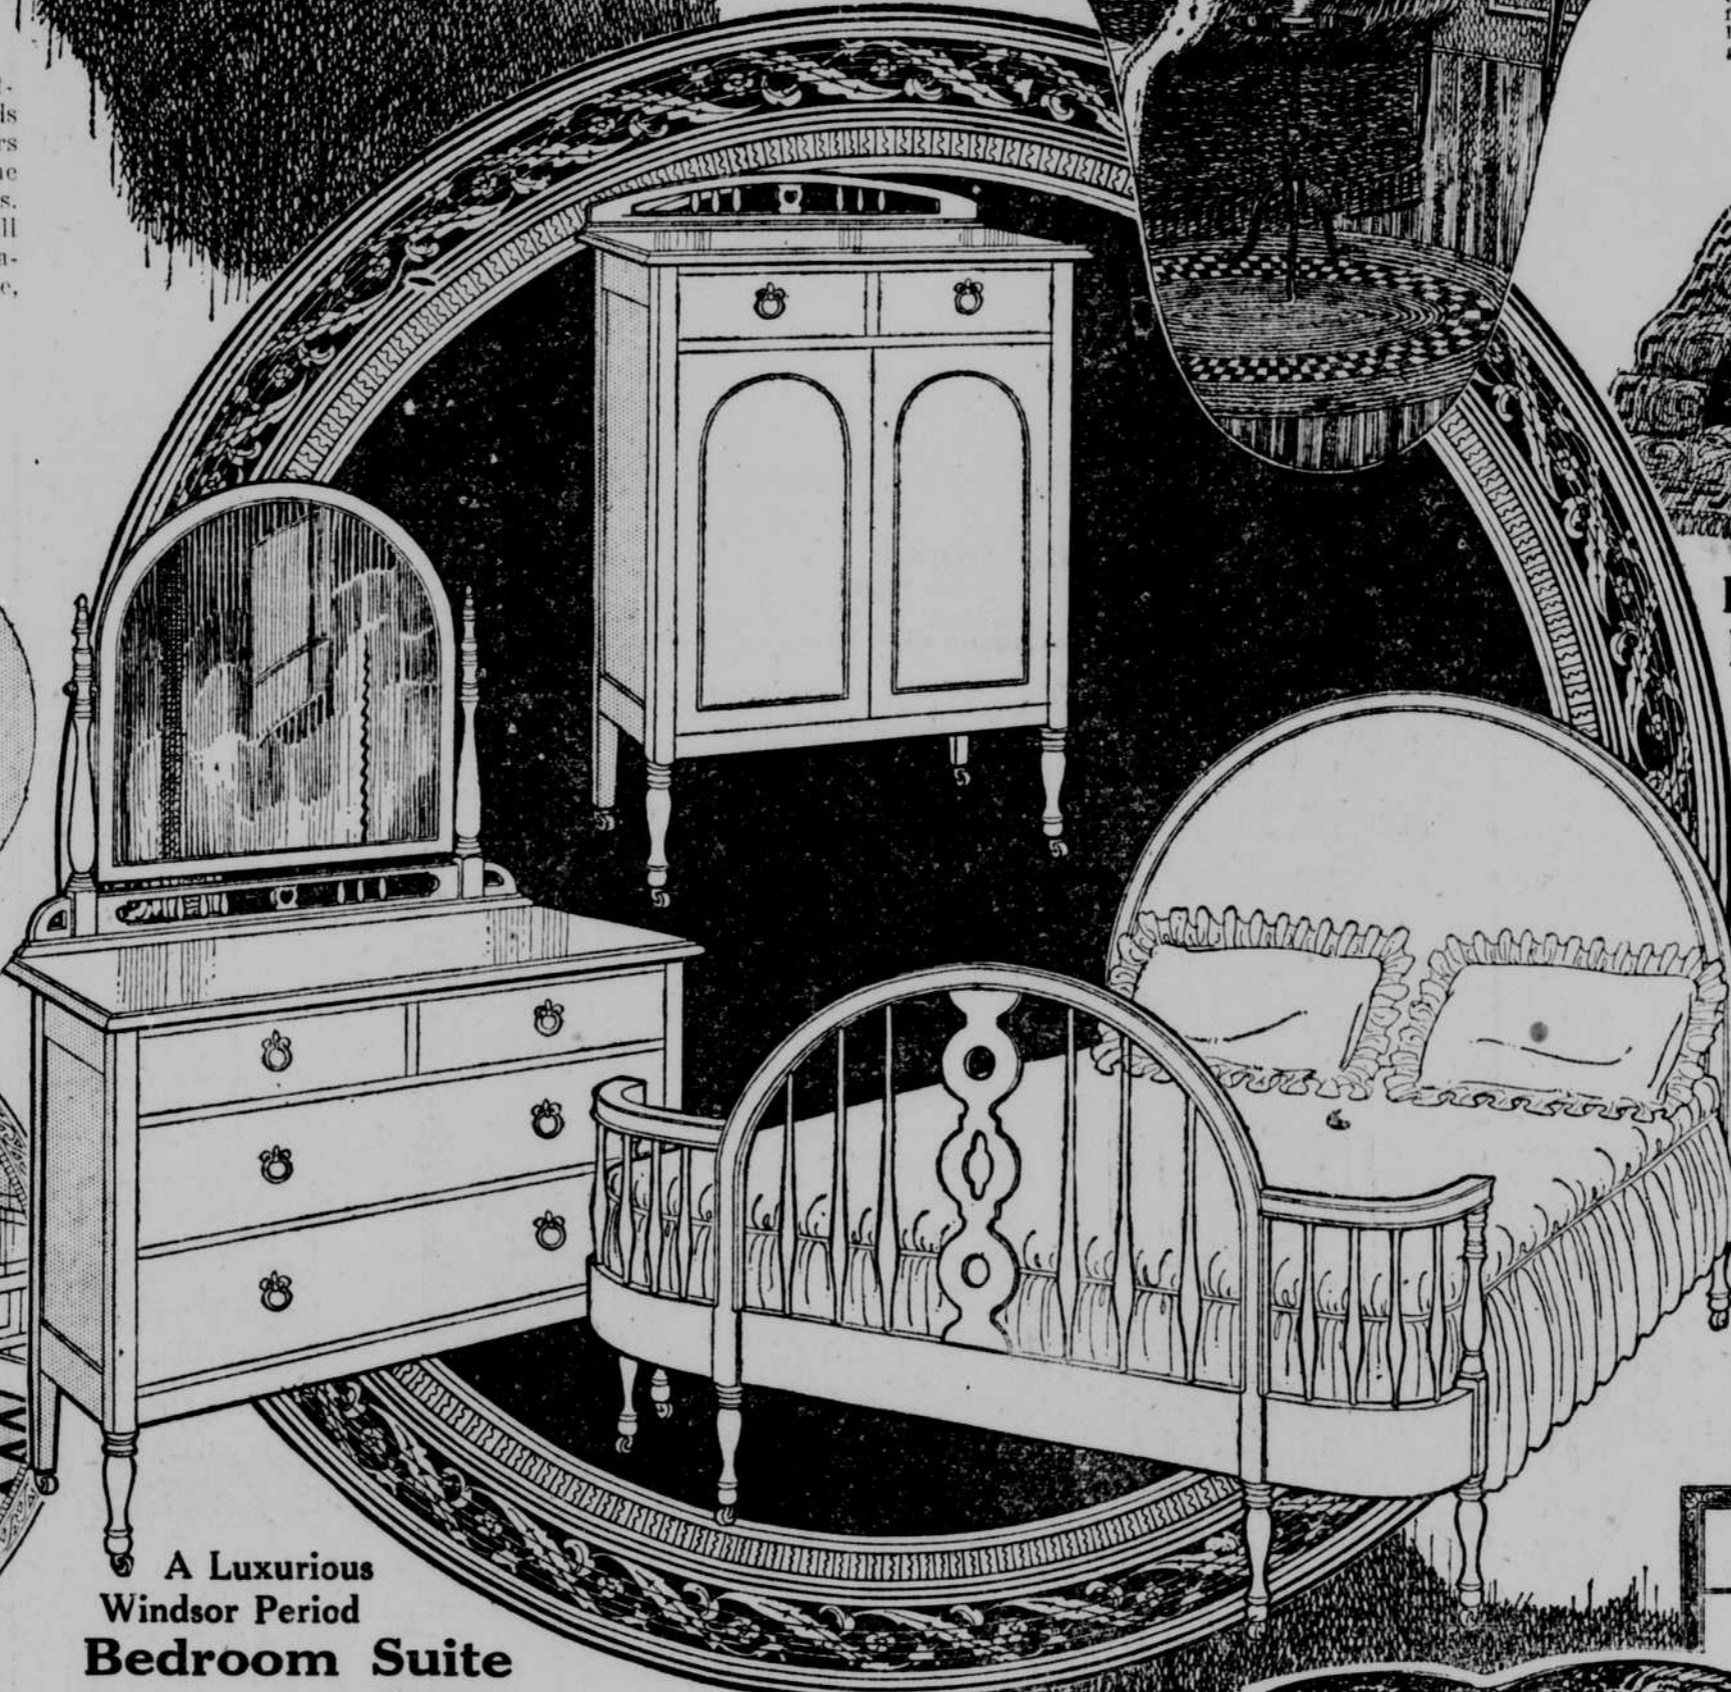

White Enamel Kitchen Furniture

A Luxurious Windsor Period Bedroom Suite

In Genuine Walnut Veneer

The Suite illustrated above has Genuine Veneer Tops, Fronts and End Panels on all pieces. Choice of Antique Walnut or Antique Mahogany finish. Period Drawer Pulls. Pieces are all ample size. Note the artistic design. Bed is bow-end and full-size. Must be seen to be appreciated. The 3 pieces illustrated, a $148.00 value, at—

$105

Sold Separately as Follows:
Dresser, $39.95
Chiffonette, $32.85
Full Size Bed, $36.75
Large Size Vanity Dresser, $62.75

$17.85