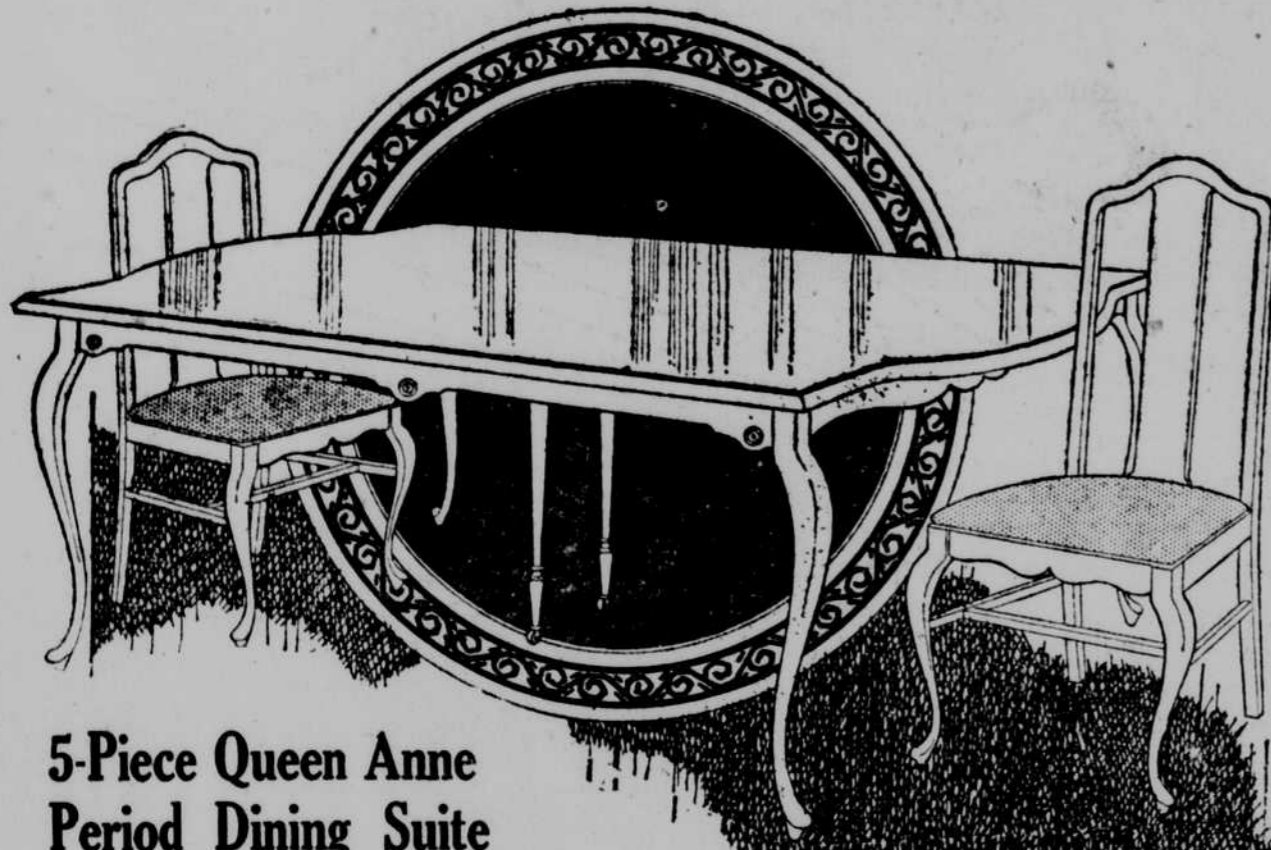

CASH or CREDIT

Prices always the lowest

Hartman's

SIXTEENTH STREET—Between Harney and Howard

Gunn
Sectional Bookcases

Sellers
Kitchen Cabinets

Columbia
New Process Records

Take a **YEAR AND A HALF** to **PAY**

5-Piece Queen Anne Period Dining Suite
In Walnut Finish

An exceptionally attractive reproduction of the Queen Anne period. The handsomely designed oblong Table illustrated has 60-inch top and extends to 6 feet. The artistic Chairs have high backs and Genuine Blue Spanish Leather seats. Antique Walnut finish on all pieces. Complete, 5 pieces, Table and 4 Chairs, a $90.00 value, at—

$69.75