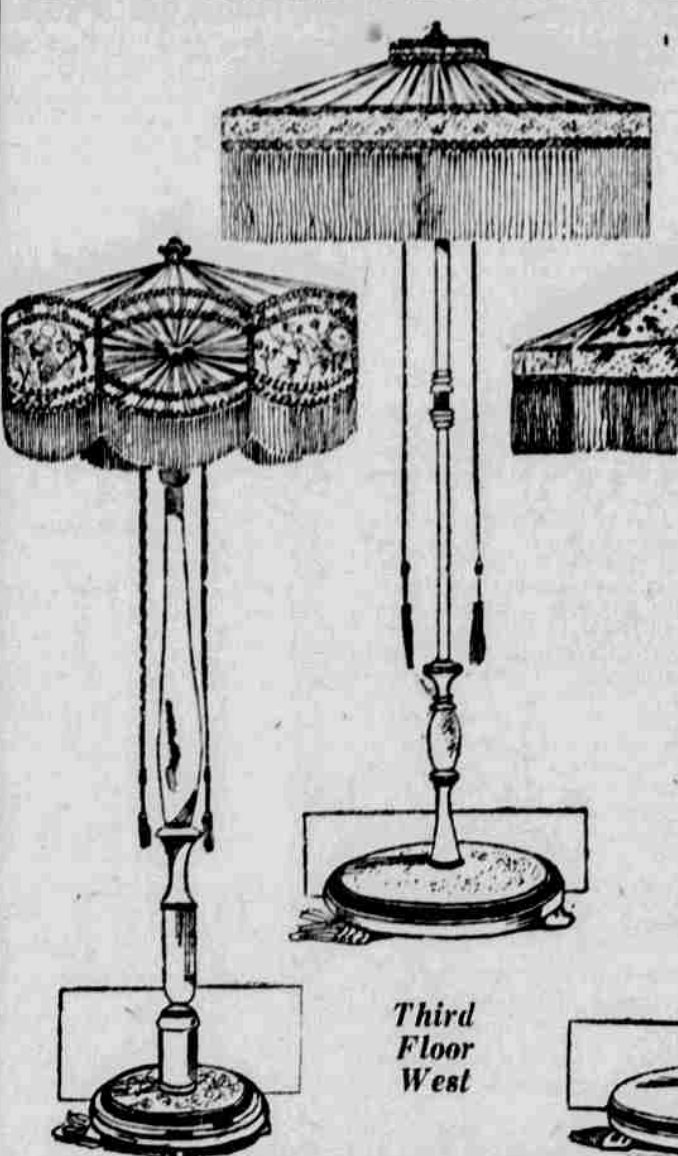

THE BRANDEIS STORE

Wednesday Another Great Sale of Beautiful Floor Lamps

Silk Shades and Polychrome or Mahogany Finish Bases Complete 22.98

The fine Values in this sale make it worthy to take its place among the big events for which our art department is justly noted.

Among the bases are those of polychrome finish in both junior and floor sizes and mahogany finish in floor size only; the shades are of georgette and silk, lined with silk and beautifully decorated with silk fringes and braids. The colors are blue, gold, rose, orange, black, mulberry.

Complete, with fancy top 22.98

Wednesday Sale of Housefurnishings

- Mazda Electric Light Globes—At the new low prices: 100-watt, now 75c; 75-watt, now 60c
- Wash Boilers—No. 8 size, made of galvanized iron, with tin cover and wooden handles, 1.19
- Cast Iron Skillet—Heavy 10-inch skillet, smoothly polished inside—79c
- Electric Double Sockets—Making two outlets from one regular socket—39c
- Galvanized Iron Water Pails—10-quart size, with handle—19c
- Banner Pantry Sets—Consists of bread and cake box and cans for flour, sugar, coffee and tea. Set, 2.39

Fifth Floor—West

Dollar In Our Day Hosiery Department

Uncommon Values in a Great Assortment of Silk, Lisle and Wool Hosiery for Women

The Silk Hose
Every pair is full fashioned. Pure thread silk and some chiffon weights. Made with double soles and spliced heels; some are silk to the top, others with lisle garter tops. These are seconds of a regular 2.00 quality. In black, brown, gray and tan. Pair, 1.00

The Wool Hose
Plain and English ribbed styles in wool and silk and wool. Some have embroidered clox. Medium and heavy weights in black, brown and heather shades. These are seconds. Pair, 1.00

Imported Lisle Hose
Regular and out sizes in fine gauge, silk lisle hose. Plain and embroidered clox styles in black, white and brown. All full fashioned, all first quality. Pair, 1.00

Main Floor—North

Wednesday—Sale of Motor Robes for Winter Driving

Warm, Heavy, Comfortable and Good Looking

The pleasure of motoring is considerably heightened when a comfortable robe is always kept in the car. This time of the year, of course, a robe is imperative. In this sale are handsome robes in colors to harmonize with the decorations of the most aristocratic of town cars. Less expensive qualities will suit the tastes of more modest car owners. All are warranted fast colors and the robes are guaranteed not to shed. The values, we believe, offer very worthwhile savings.

Assortment of Robes
Some 75 robes in plush and wool. Solid colors with hemmed ends. Sizes 32x72 inches and 56x74 inches. A remarkable value, each, 3.95

Plush Robes
An extra heavy robe made of double warp plush in plain black bound with silk edge. A practical robe to have in your car all the year 'round. Size 60x72 inches. Regularly worth 18.00. 12.95

All-Wool Robes
Our famous Princess and Empress qualities, made either reversible or plain back with heavy wool fringe. Made of pure virgin wool, it has no equal for warmth and comfort in an open car. This robe generally sells for 20.00. 14.50