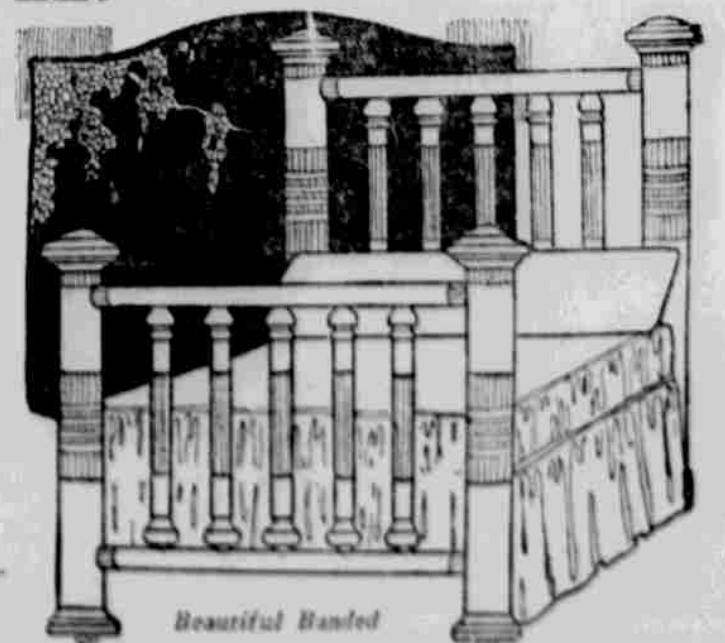

Beautiful Banded

"Simmons" Brass Bed Value

An impressive, sturdy bed for a large bedroom. An attractive bed. Has 2-inch wire mesh, 2x4x6 cotton ends with 4x6-inch fillers. Full value **$39.75**

Goods Purchased Now Stored Free Till Needed