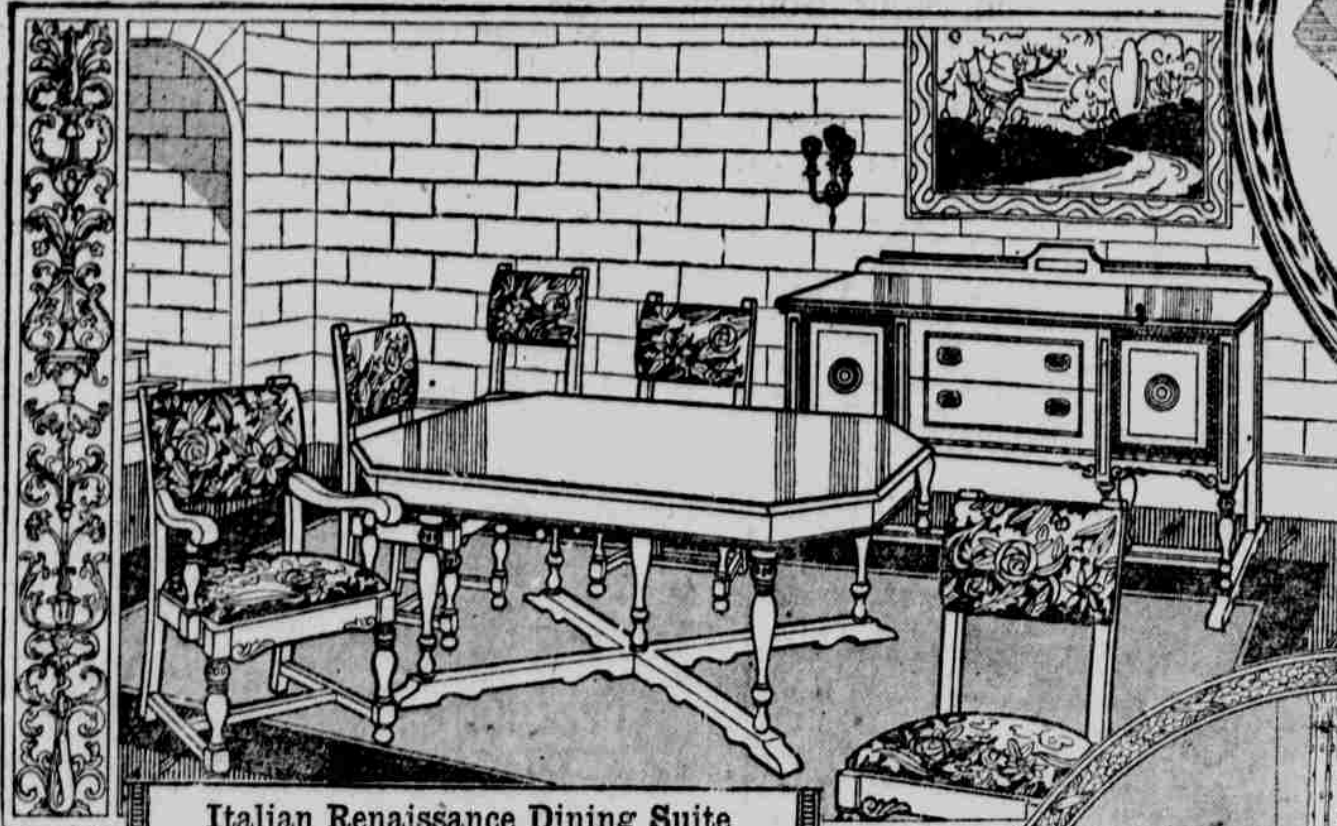

Italian Renaissance Dining Suite

Distinctive 8-Piece

Panelled in genuine walnut veneer, which gives it an artistic 3-tone effect. Just as illustrated. The Buffet—has two linen compartments and two drawers. More than usually attractive work at least $58.50; special **$72.50** price. Octagon Table—As pictured, with 4x60-inch top and extends to full 4 feet. Note the sturdy cross supports at base. **$54.75** Reduced to **$42.75**