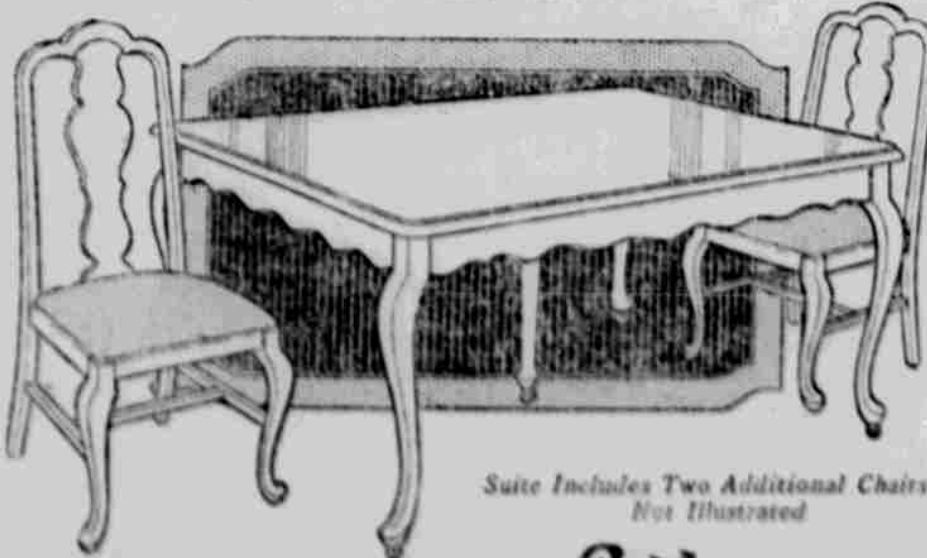

Attractively Designed—Queen Anne—5-Piece Dining Suite

Price Complete **$58.75**

Suite Includes Two Additional Chairs—Not Illustrated

Genuine Leather Seated Chairs—Table Extends to 6 Feet.

Let Hartman Feather Your Nest