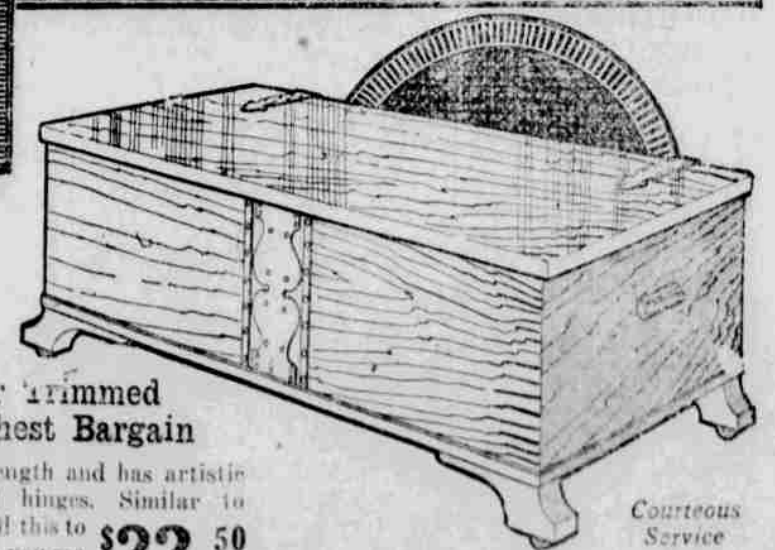

Courteous Service