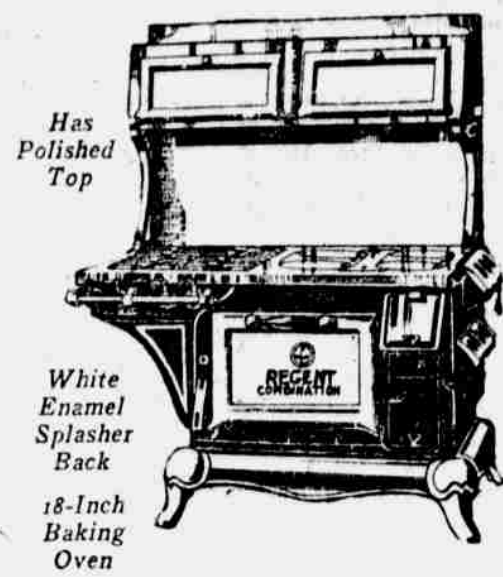

Has Polished Top

White Enamel Splasher Back
18-Inch Baking Oven

"GLOBE"
Regent Combination—A Beauty

$125.75

Cole's Hot Blast Heater
Gives the greatest heat with the least amount of fuel. You'll be agreeably surprised at the stove we offer special at—

$28.75

"National Regent" Heater
Extra heavy corrugated fire pot gives large radiation and burns coal or wood. Nicely nickel trimmed. Only—

$21.85