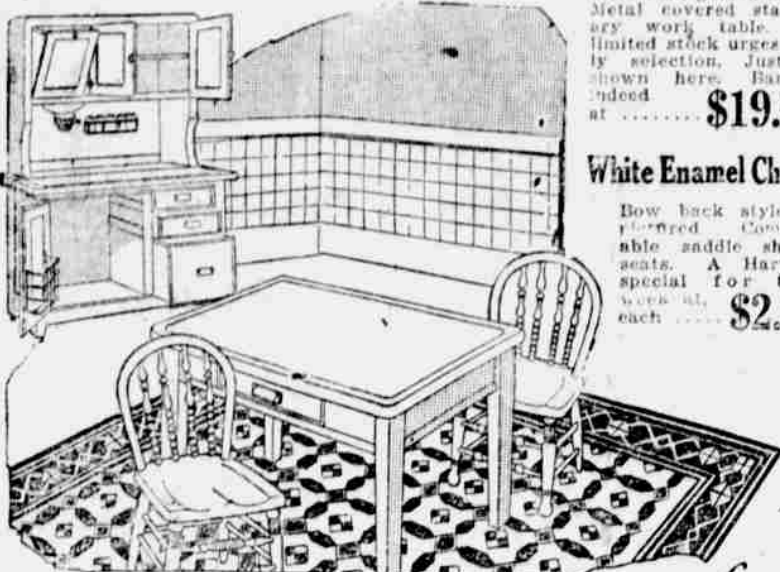

CASH or CREDIT

Prices always the lowest

Hartman's

413-15-17 South Sixteenth Street

Columbia Gramophones and Records

Nationally Known Sellers Kitchen Cabinets

Complete Display of Gunn Sectional Bookcases

Take a **YEAR AND A HALF** to **PAY**

The Delightful Living Room

Long Davenport Table—With 5-ply, genuine mahogany top. Excellently designed and finished. Brownish cast of mahogany. A beauty. **$23.95**

Sale of Breakfast Suites!

Largest Retail Furniture Dealers in the World

YOUR Credit Is Good at Hartman's

Kitchen Cabinet

Porcelain Top Kitchen Table

White Enamel Chairs

Low back style, upholstered saddle shaped seats. A Hartman special for this week at, each **$2.25**

Some Handsome Duofold Suites in Velours

"Kroehler" Kodav-Bed Parlor Suite $105

Three massive pieces, comprising large arm chair, easy comfy rocker and davenport which opens to a large size bed in an instant. Comes in mahogany, golden or fumed oak finish and is heavily upholstered in Spanish leather (not imitation leather). **$105** Complete

Let Hartman Feather Your Nest

A Famous "Simmons" Bed Outfit

Hundreds of Bed Outfits on Display. Visit Hartman's Before You Buy.

Dinner Sets of 100 Pieces Specially Priced!

Service for Twelve People

$22.85

Golden Oak Dresser

Range With High Closet

When you consider this range, you can rest assured that our guarantee goes with it—a positive proof of its baking qualities. Nickel trimmed, large oven and in all a bargain at **$42.50**

Poster Bed

Marked to sell on our floor at $22.00. Your choice this week, of rich mahogany or walnut finish, full size only **$21.75**

Liberal Credit

This 5-Piece William and Mary Dining Suite

* Chairs that go with set not shown

RUGS GALORE