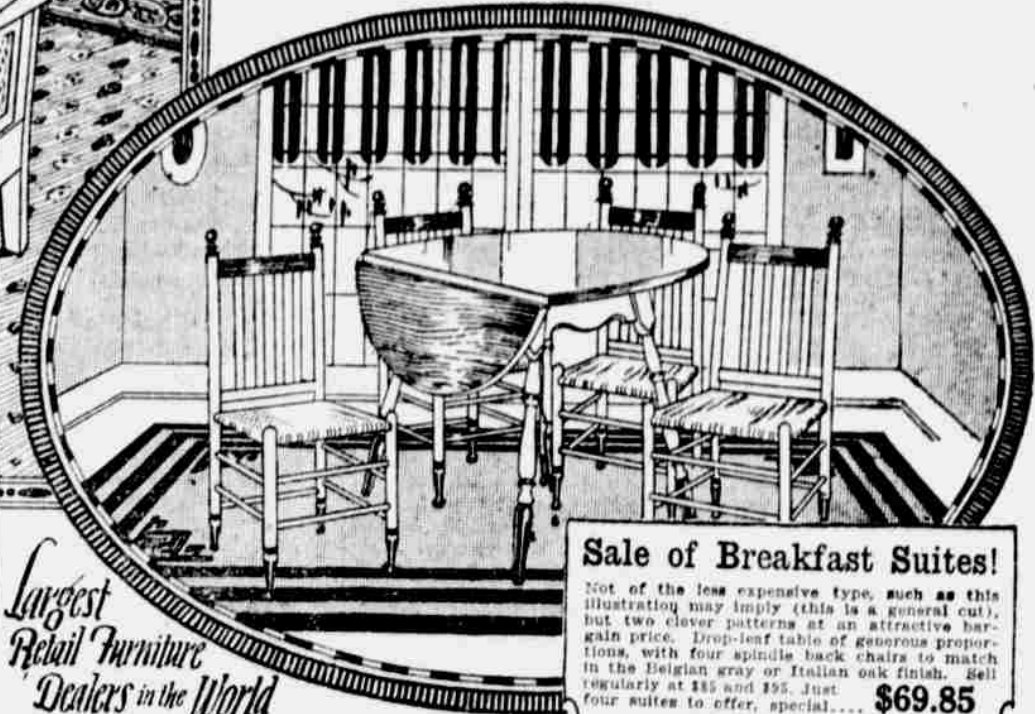

Sale of Breakfast Suites!

Largest Retail Furniture Dealers in the World

YOUR Credit Is Good at Hartman's

Kitchen Cabinet

Porcelain Top Kitchen Table

White Enamel Chairs

Low back style, upholstered saddle shaped seats. A Hartman special for this week at, each **$2.25**