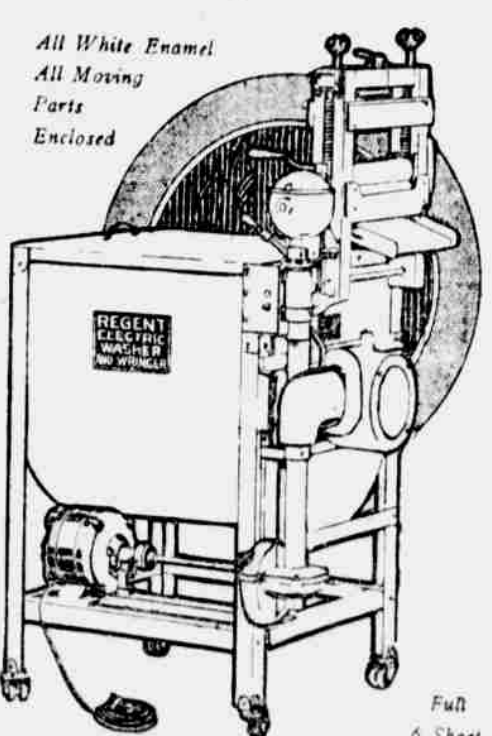

Hartman's Famous "Regent" White Enamel Electric Washer and Wringer Attached

Is a Wonderful Bargain—**READ WHY**

FREE! With Each Washing Machine

Worth $5.95

Have You Heard the Late Release?