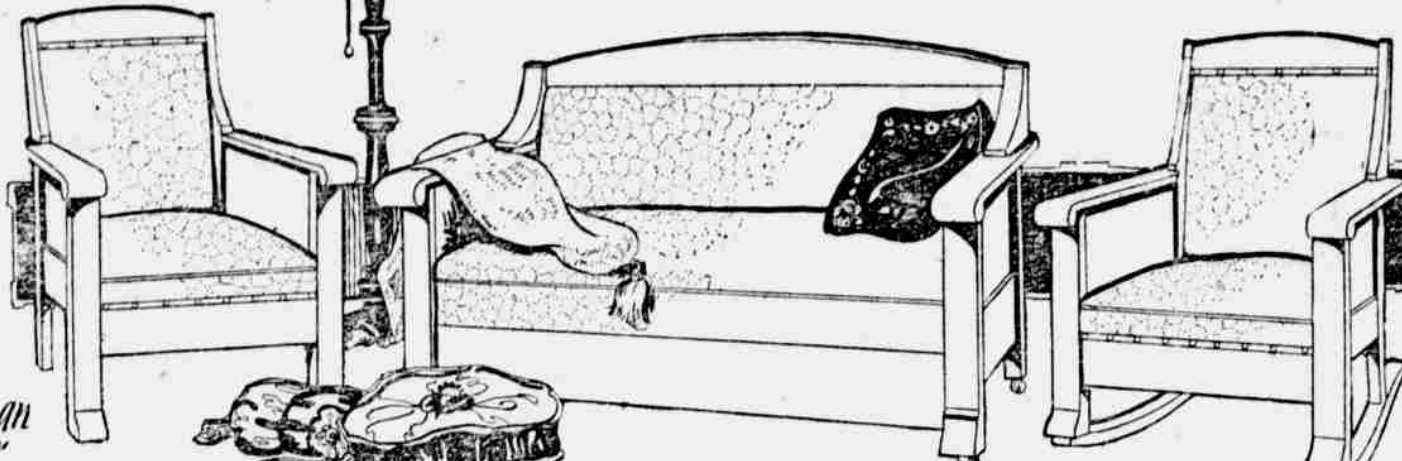

Some Handsome Duofold Suites in Velours

"Kroehler" Kodav-Bed Parlor Suite $105

Three massive pieces, comprising large arm chair, easy comfy rocker and davenport which opens to a large size bed in an instant. Comes in mahogany, golden or fumed oak finish and is heavily upholstered in Spanish leather (not imitation leather). **$105** Complete

Let Hartman Feather Your Nest