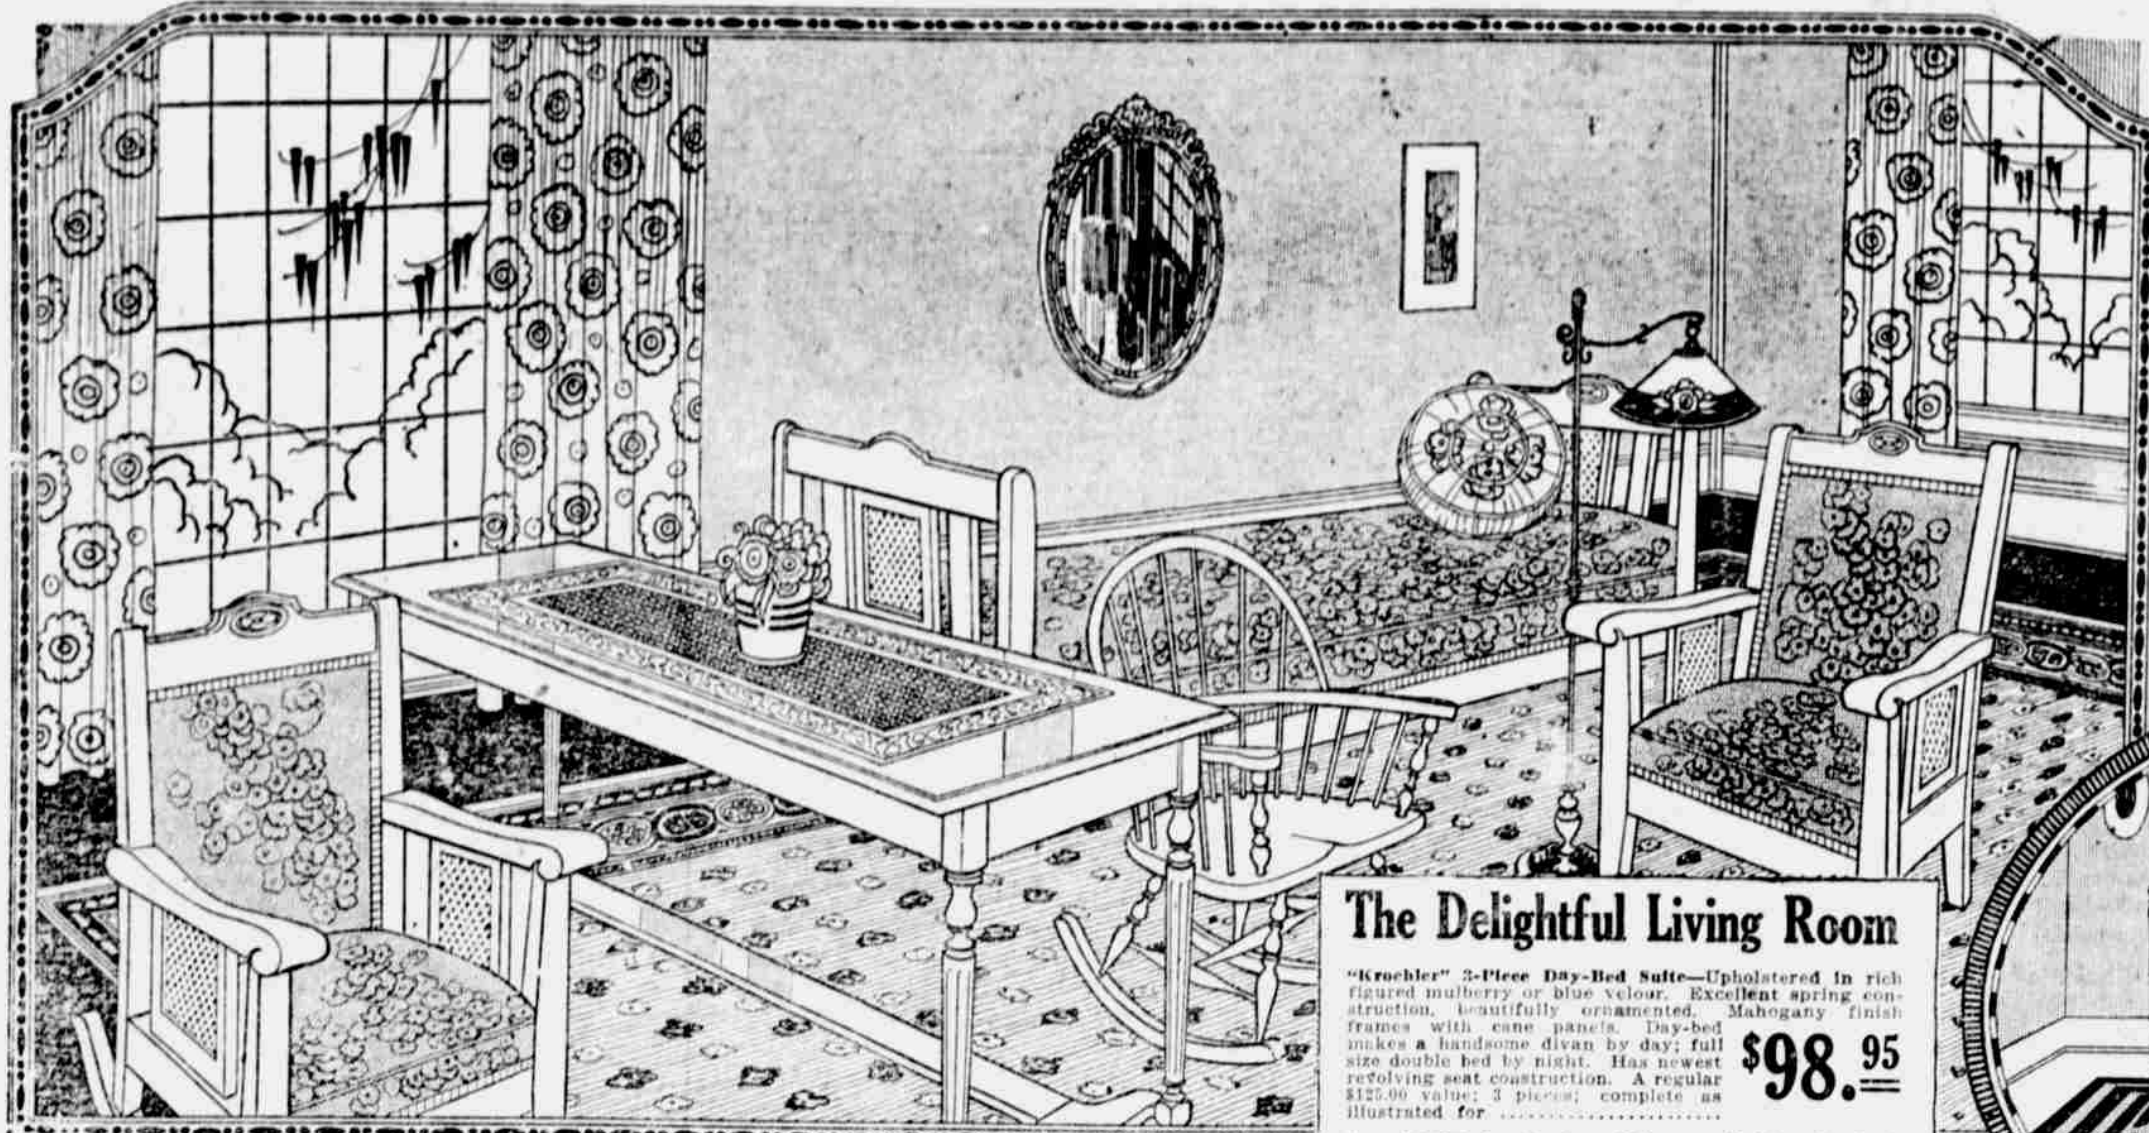

CASH or CREDIT

Prices always the lowest

Hartman's

413-15-17 South Sixteenth Street

Columbia Gramophones and Records

Nationally Known Sellers Kitchen Cabinets

Complete Display of Gunn Sectional Bookcases

Take a **YEAR AND A HALF** to **PAY**

The Delightful Living Room

Long Davenport Table—With 5-ply, genuine mahogany top. Excellently designed and finished. Brownish cast of mahogany. A beauty. **$23.95**