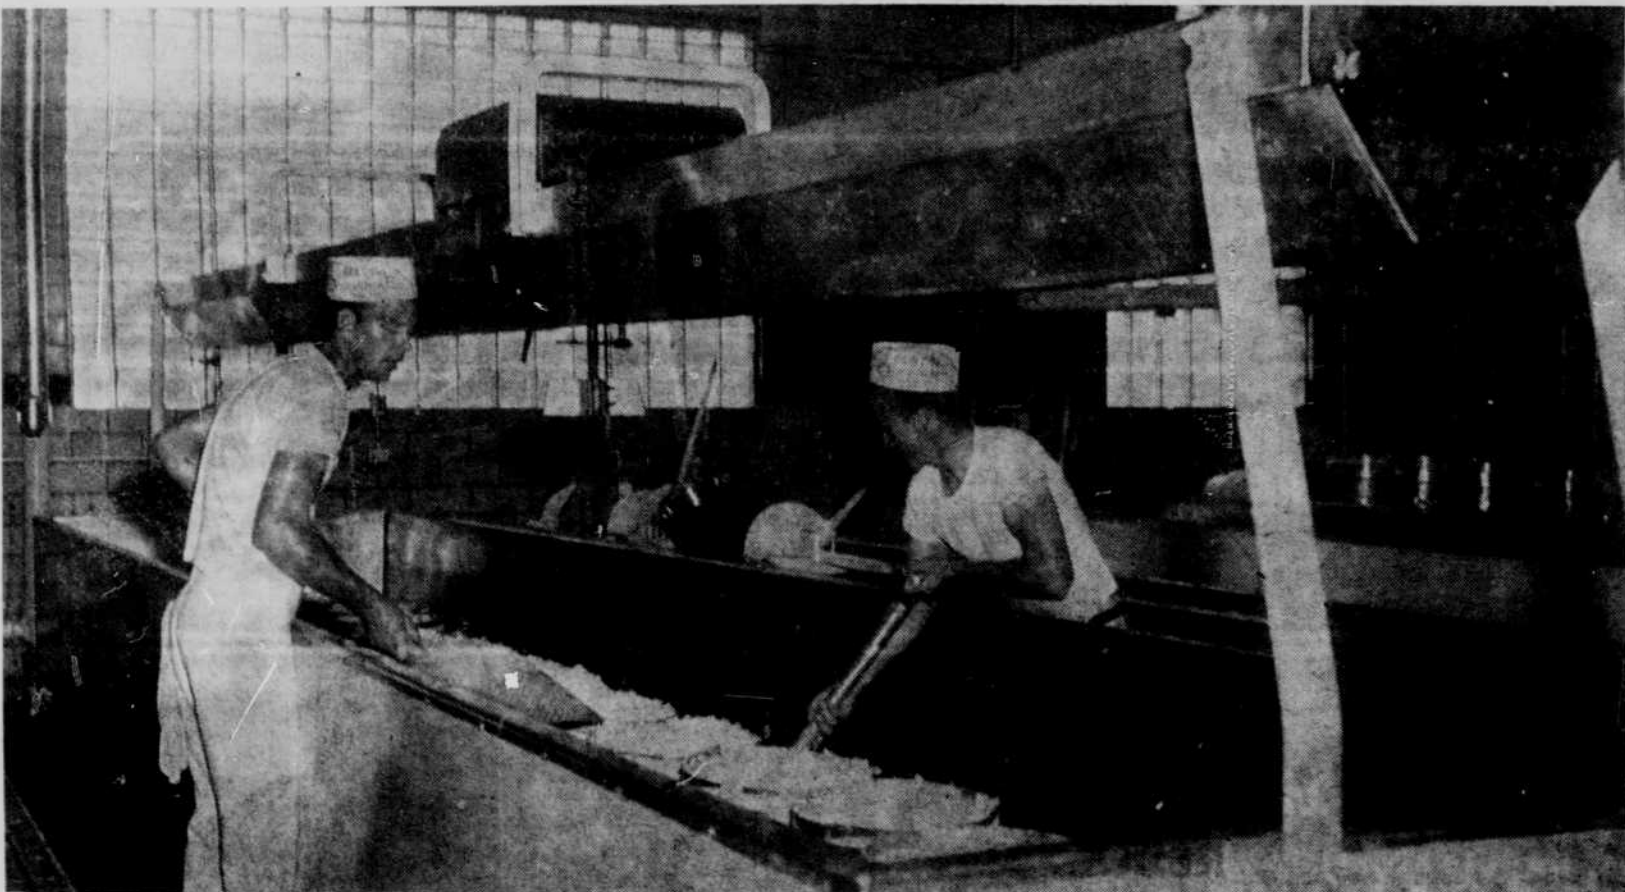

YOU'RE INVITED TO ATTEND THE . . .

GRAND OPENING OF OUR NEW CHEESE PLANT SATURDAY AUG. 11

SERVING FREE CHEESE, CRACKERS
AND COLD DRINKS 8 A.M.-5 P.M.

A REGISTERED HEIFER CALF AND A TRANSISTOR RADIO
WILL BE GIVEN TO TWO LUCKY PERSONS
BE SURE TO ATTEND AND BRING A NEIGHBOR
FREE GIFTS FOR CHILDREN ACCOMPANIED BY THEIR PARENTS