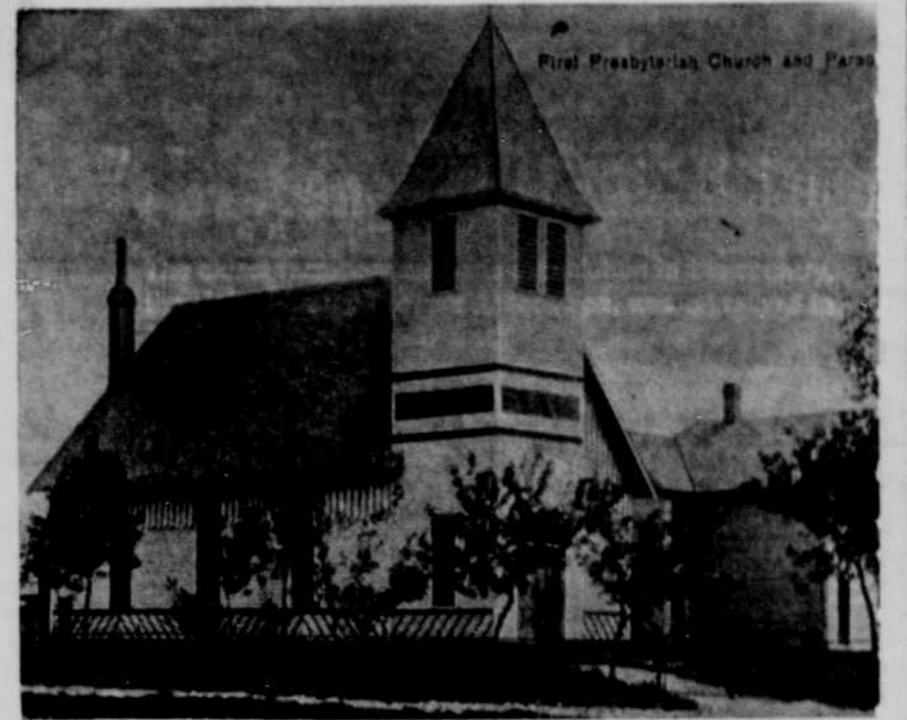

WELCOME TO THE . . .
DEDICATION SERVICES OF THE
**FIRST PRESBYTERIAN
CHURCH**
Sunday, June 17

The First Presbyterian Church, shown shortly after it was remodeled in 1913. Organized in 1882 when 13 persons gathered to sign a petition, the formal organization was approved January 14, 1883 at a meeting of 10 persons. The church basement was dug about 1900. In 1913 the first church was remodeled for the addition of a choir loft, pulpit, minister's study and other changes. The decision to build a new educational unit and sanctuary became official in November, 1954.