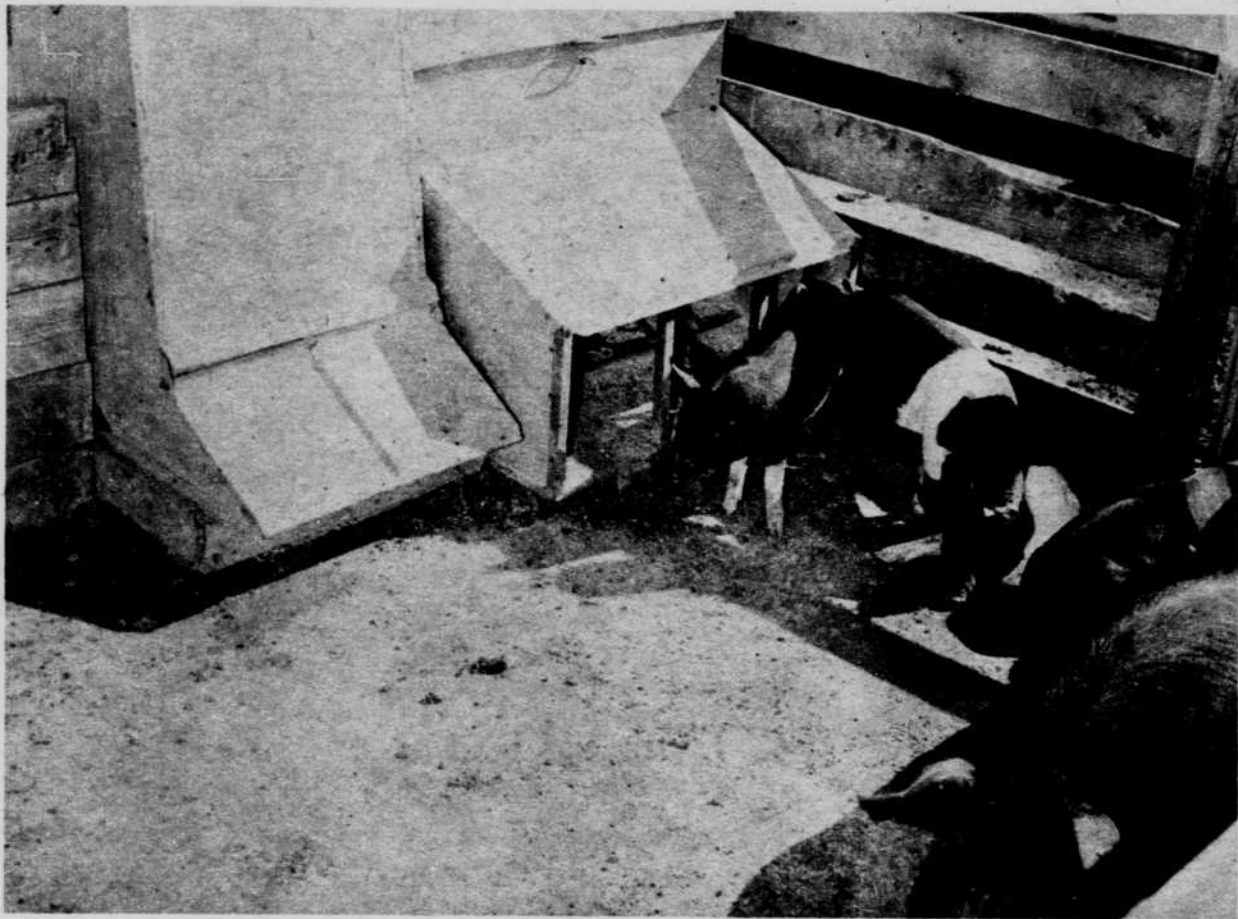

FALL PIG CROP

When litters are a week or so old sows can be encouraged to group together to simplify feeding and inspection. Notice how open this house becomes with both sides chained up. If hog shelter sides do not open, put a concrete block under the runner on the closed side to let in air.

Modern baby pig feeds now get pigs started on dry feed within a few days of farrowing. With litters becoming larger it is hard for most sows to provide enough milk for a rapidly growing litter. Weaning is less of a shock to these larger pigs who are used to dry feed. With pigs on their own faster, sows can be dried up and bred back sooner.

Top photo. Farrowing either in the pasture or at the farmstead can be centralized with large portable houses. This half section house is located facing the northeast to provide the maximum amount of shade. The house is divided in the middle with pens in the back as well as the front.

Bottom photo. Feeding fall pigs out on pasture can be practical if you are equipped for the job. The ear corn cribs, supplement feeders, watering platforms, shelters and shades can be easily moved to clean areas in this legume pasture. Shelters and shades are firmly anchored with screw type earth anchors to prevent overturning by the wind.