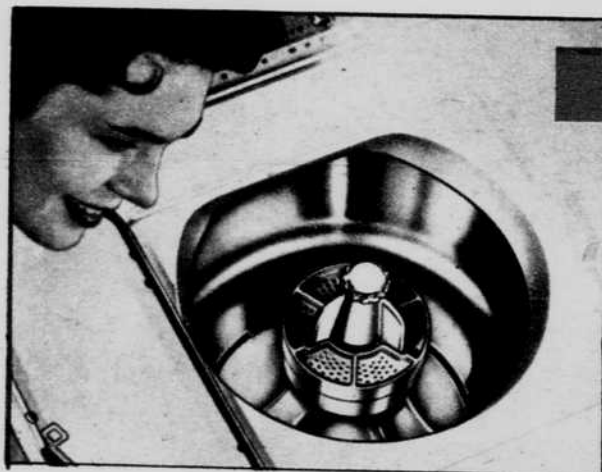

in your automatic washer

Only Speed Queen has a FLUID DRIVE — adds years of life to your washer. Only Speed Queen has a TRANSMISSION which is proved in over 5 million washers and guaranteed 5 years. Only Speed Queen has a spin shaft with DOUBLE BALL BEARINGS top and bottom of shaft.