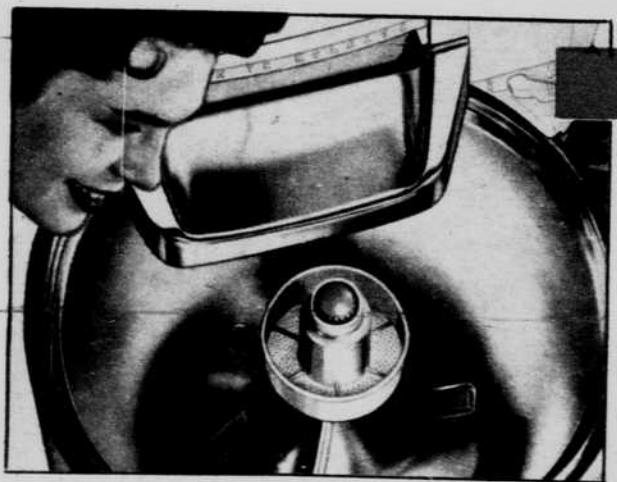

GREATER DEPENDABILITY Means GREATER ECONOMY... Buy Speed Queen!

Gas or Electric Models

in your wringer washer

Only Speed Queen has the Bowl-Shaped STAINLESS STEEL TUB with double walls to keep water hot. Only Speed Queen has the SUPER DUTY ALUMINUM WRINGER with 4 "knee-action" coil springs to apply uniform pressure.