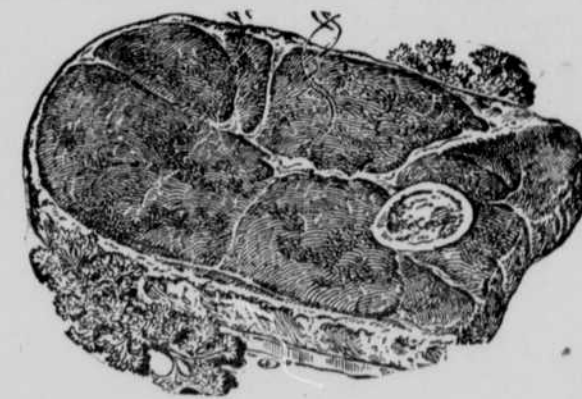

California-Grown Carrots
1-lb. Cello Bag 9c

Brightly colored, clean — tops removed to assure freshness of roots

Pascal Celery Crisp, natural color, more vitamins ... Lb. **15c**
Oranges CALIFORNIA VALENCIA, new crop, large size, full of juice ... Lb. **17c**
Red Tomatoes well-formed, juicy, tasty, farm-fresh ... Carton **25c**

IVORY SOAP 4 Personal Cakes 29c 2 Medium Cakes 23c 2 Large Cakes 35c
COMPLEXION CAMAY 2 Small Cakes 23c

SAFEWAY
Prices effective thru Saturday, April 25, in O'Neill

Round or Swiss STEAK
Lb. 75c

Tender and juicy, cut from U.S.D.A. Choice Grade Beef