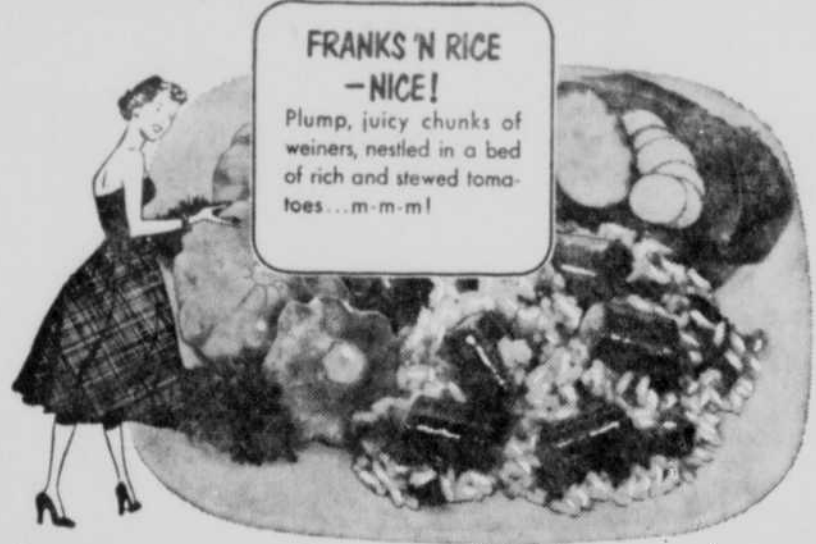

Franks ... 1-lb. Pkg. **55c**

Safeway; skinless, all-meat