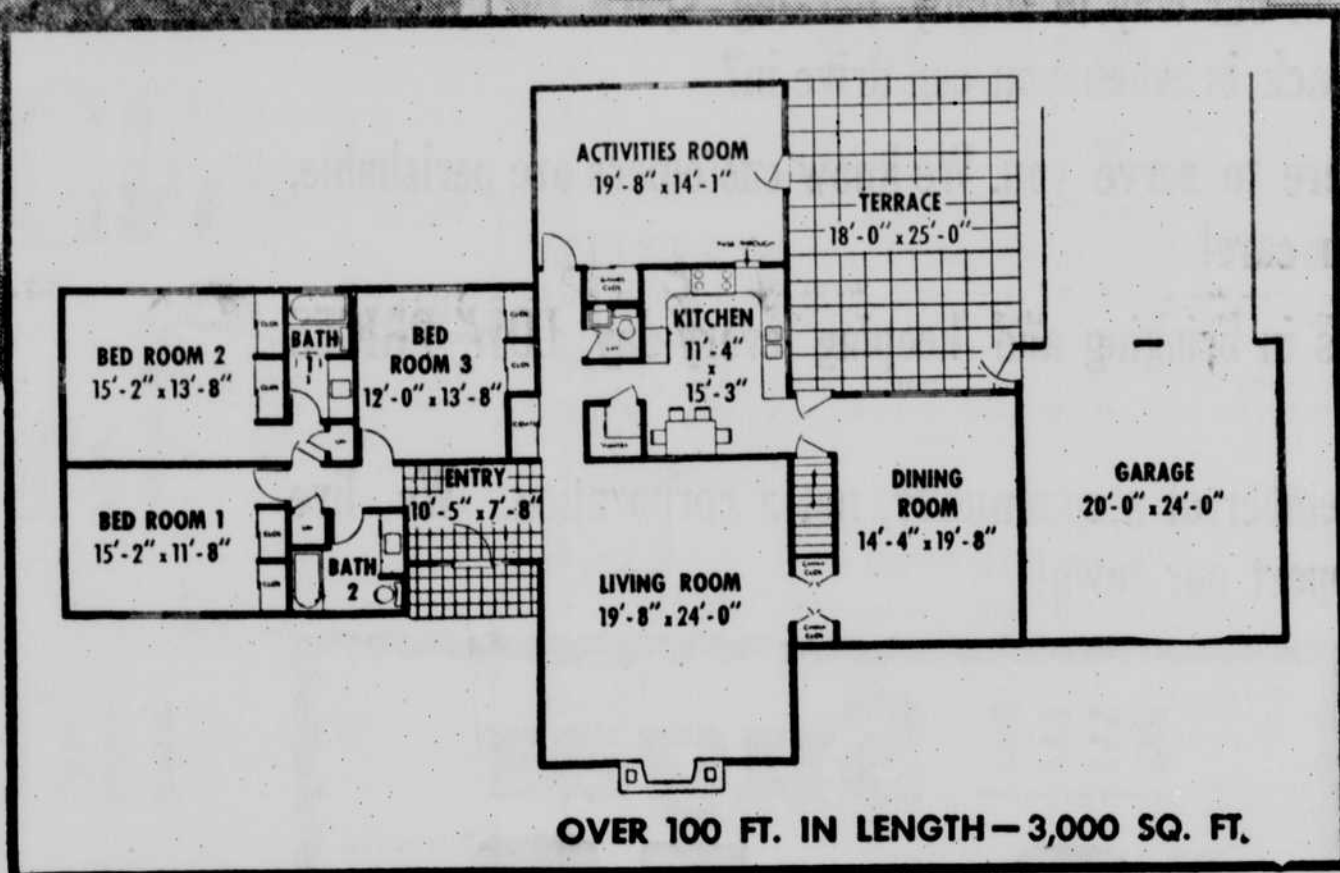

Win the Dream Home of your Life!

Grand Prize

\$45,000⁰⁰ PEASE HOME

TOTAL VALUE!
INCLUDES ALL
FEATURES SHOWN
BELOW

THE NEW
OUTLAW

\$45,000 includes erecting and decorating home • Complete kitchen installed • Year-round air conditioning • Patio • 2-car garage • Landscaping—and includes up to \$7500 for the lot of your choice.

Imagine Your Family Moving In

We'll hand you the keys to this magnificent modern 7-room ranch style home, produced by Pease Homes (Box 838, Hamilton, Ohio). You'll love the gracious living room with wood-burning fireplace, 3 large bedrooms, 2 vanity baths with luxurious appointments, and a convenient lavatory . . . a large dining room, a huge activities room for family fun, an outdoor patio, and 2-car garage!

Your kitchen is equipped with cabinets, built-in range and oven, refrigerator, waste disposal, and continuous Formica-top counters. There are 10 roomy closets, plus built-in china cabinets. This spacious 3000 sq. ft. home will be constructed on the lot of your choice, up to \$7,500 and beautifully landscaped. Your dream home is truly modern and magnificent!