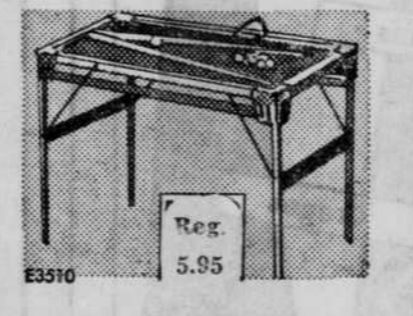

30" POOL TABLE