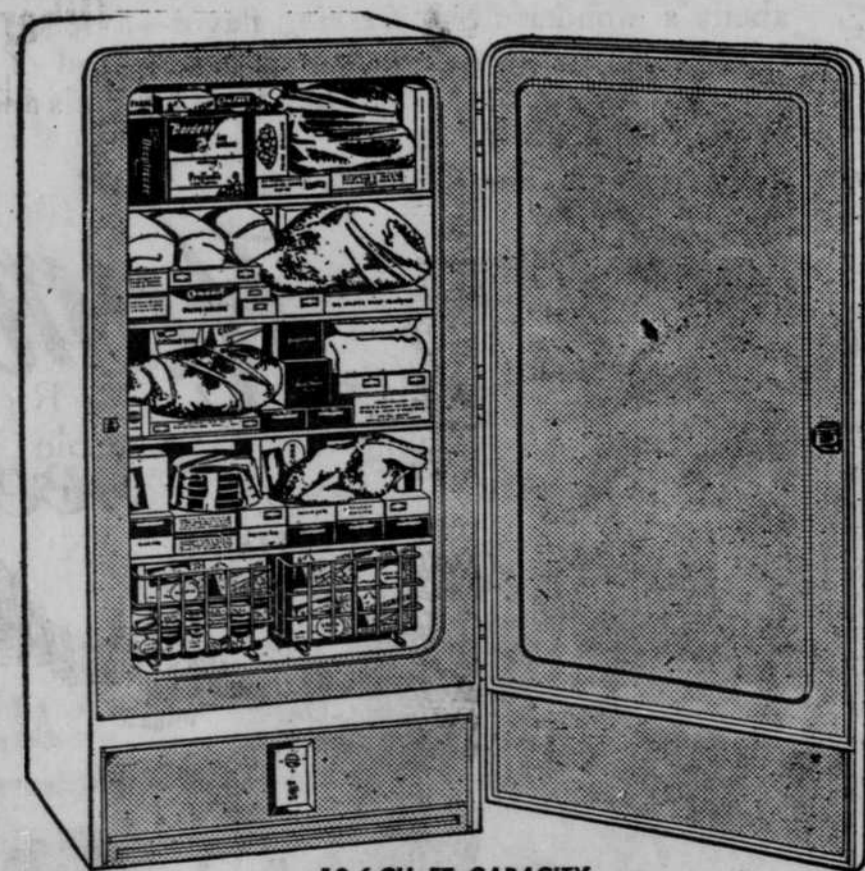

LOVELY PRIZES IN ALL — $717.55 VALUE

July 9th — 8 P.M.

5-PIECE CULTERY SET

Stainless Steel — Rosewood Handles
Regular 7.95—
Now Only **$1.99**

THESE ARE JUST A FEW OF THE MANY ITEMS ON SALE

FANS

MODERN ENCASED ELECTRIC FANS

TILTS IN ANY POSITION
TURNS IN ANY DIRECTION

Regular Price $24.95

NOW ONLY **$12.99**

Television Sets 55 Models

- Reg. 329.50 — Sale 279.00
- Reg. 299.95 — Sale 269.00
- Reg. 279.50 — Sale 244.00
- Reg. 359.50 — Sale 309.00
- Reg. 249.50 — Sale 222.00
- Reg. 399.50 — Sale 325.00

REDUCED PRICES!

1. Models
2. Reg. 595.00 — Sale 388.00
   - Reg. 299.95 — Sale 244.00
   - Reg. 279.95 — Sale 233.00
   - Reg. 299.50 — Sale 233.00

1. Chassis
2. Reg. 299.95 — Sale 233.00
   - Reg. 369.50 — Sale 299.00
   - Reg. 249.50 — Sale 199.00
   - Reg. 239.50 — Sale 199.00

1. Radio-Ins
2. Sale 45.00
   - Sale 69.00
   - Sale 99.00

EVERY ONE DISCOUNTED
RADIO, ETC.
REDUCED

TE'S
Store

Phone 415

Hotpoint Double Door Refrigerator
12-Foot Size — Large Freezer Compartment
Regular Price $559.95
Sale Price **$399.00**

Hotpoint Refrigerator
10-Foot Size — Large Freezer Compartment
Regular Price $299.50
Sale Price **$233.00**

Every Item in This Large Stock
REDUCED

Buy your needs now and SAVE! All nationally-advertised merchandise!

18.6 CU. FT. CAPACITY
INSTITUTIONAL MODEL CU-196
UPRIGHT Deepfreeze FREEZER

Regular Price $589.50
Sale Price **$422.00**