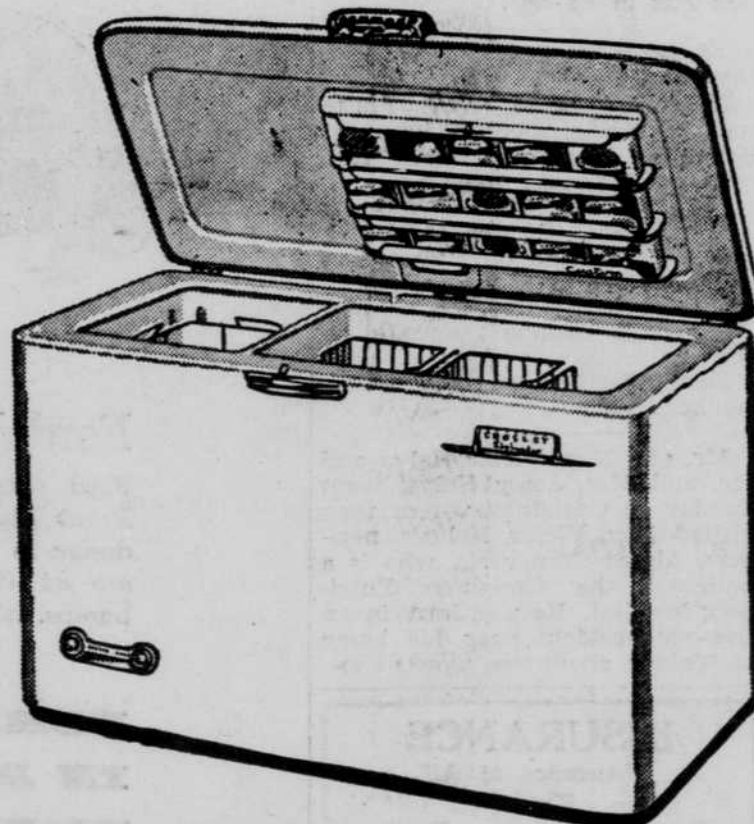

## Crosley Shelvador FREEZERS

Custom Model CED-15 (as illustrated)

**\$49.50** Delivers This Machine to Your Home **NO CARRYING CHARGE ON BALANCE**

DOWN PAYMENT

All Crosley-Bendix Products Are Latest 1955 Models

### FREEZER

... holds 508 lbs. of frozen foods in two separate compartments. ... features a self-opening lid with push bar latch and built-in lock ... four nesting baskets ... interior floodlight ... signal light warns of power failure.