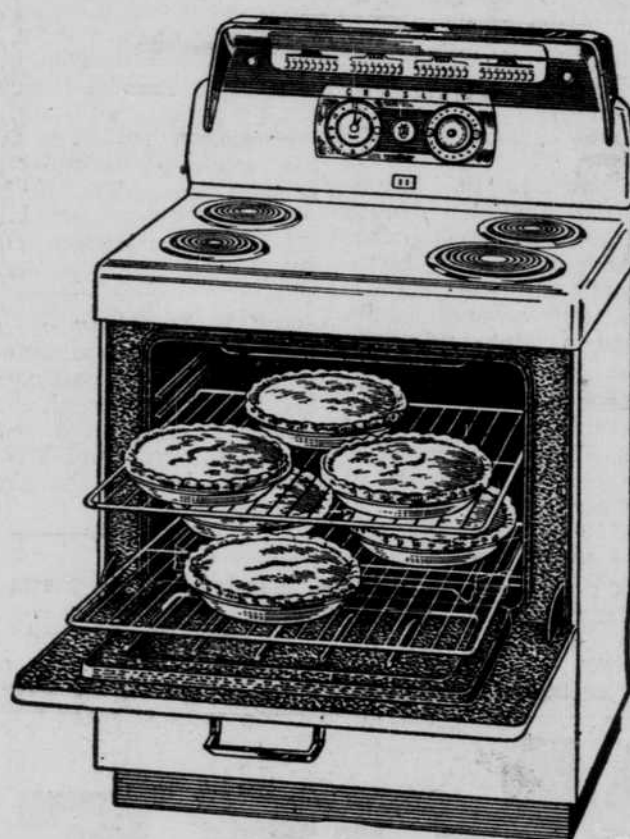

CROSLY - BENDIX

Thursday -- Friday -- Saturday, March 10 -- 11 -- 12

SUPER - VALUES

Sale

... Your Dollar Buys More Than Ever Before ...

FREE MAGIC HAWAIIAN *Ti Plant*

THIS Magic Hawaiian Ti Plant is yours free when you see a Bendix Washer demonstration. Hawaiians use the exotic broad green leaves for cooking in the "Luau" Feast, for making Hawaiian Hula Skirts and place mats. By following a few simple instructions you will have a beautiful indoor plant for your home that you can enjoy all through the year.

COME IN - GET YOURS TODAY!

89% OF ALL FOOD RIGHT AT YOUR FINGER TIPS

CROSLY Super SHELVDOR

The only refrigerator with exclusive **DEEP DOOR DESIGN and BEVERAGE SERVER plus 3 ROLL-OUT SHELVES, and ROLL-OUT CRISPER.**

- Fully Automatic Defrosting
- Full-Width Freezer holds 70 lbs.
- Handy Meat Drawer
- Coffee Melter measures tablespoonful of coffee, keeps flavor & Butter & Cheese Safe.

Act Now! See This Great New **CROSLY Super Shelvador**

(Illustrated at Left)

TODAY!

Regular Price $499.95 — **349.95**

SALE PRICE (Plus Your Old Refrigerator)

Handsome Metal **SMOKERS**

A must for your living room!

- Heavy Steel Construction
- Polished Chrome Handle
- Compact and Portable
- Large Glass Ash Tray
- Rich Bronze Finish

Only **$1**

Regular 79c

METAL WASTE **BASKET**

Now Only **10c**

Deluxe Electric Range

With the Huge "Holiday" Oven

- ★ Automatic Oven
- ★ Charcoal Heat Broiler
- ★ Push Button Control

Reg. $239.95 **BUY NOW!**

Pay Only **9.95**

We carry balance at no carrying charge!

CUT CLOTHING BILLS

SAVE!

you need fewer clothes with a

BENDIX fluff'n tumble DRYER

with exclusive **POW'R VENT**

ELECTRIC **159.95**

DELIVERED

It's gas! Gas is clean, fast, economical!

New 1955 Model with Latest Features!

You need lots fewer "changes" for Dad and the youngsters when you let the new Bendix automatic Dryer speed the time between washing and wearing!

It's kind to your clothes... safe, too... dries at low even temperature. Pays for itself... in time, work and savings in clothes.

- ★ Bendix Exclusive Pow'R Vent lets you get rid of heat, lint and moisture.
- ★ Low-temperature, safe high Airflow Drying—exclusive with Bendix.

Ask for Demonstration

CROSLY - BENDIX ... VALUES GALORE!

HURRY IN!

First Time at This **LOW PRICE!**

Genuine **Teeter Babes**

Now Only **4.95**

Heavy Duty **Trouble Light**

Many Uses About the Home, Shop, Auto

2 Utility Outlets — Heavy Duty Rubber

Each **$1**

(Bulb Not Included)

Regular 12.95 Value **FLOOR LAMPS**

In Modern Black and Brass Red and Brass or Chartreuse

Now **6.95**

Regular 1.69

Black Rubber, Outside "WELCOME"

DOOR MATS

Now **59c Ea.**

(Limited Quantity)

Crosley Shelvador FREEZERS

Custom Model CED-15 (as illustrated)

$49.50 Delivers This Machine to Your Home **NO CARRYING CHARGE ON BALANCE**

DOWN PAYMENT

All Crosley-Bendix Products Are Latest 1955 Models