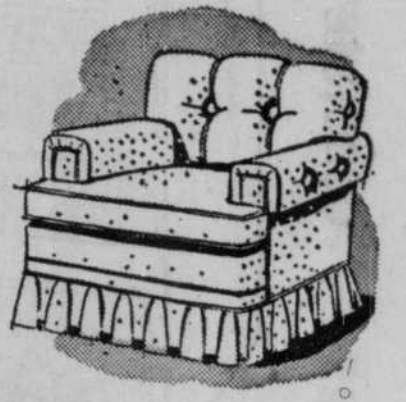

Starting December 2nd until Christmas we will include **FREE OF CHARGE** with each 2-piece suite or 2-piece sectional sold **ONE REGULAR \$59.00 VALUE PLATFORM ROCKER.** Over 20 styles to choose from in beautiful new covers!

2 - PIECE SUITES — Start at ----- **\$159.50**

Occasional Chairs and Rockers

We are jam packed with outstanding bargains this year! New shipments arriving each day.

Group 1
Platform ROCKERS
 Blonde or Walnut Trim
ONLY 29.50

Group 2
SWIVEL BASE
 Blonde or Walnut
ONLY 34.50

Group 3
Hi - Base ROCKERS
 Nylon Covered
ONLY 39.50

Large, Roomy **PLATFORM ROCKERS**
 Covered in DuPont "Fiber E"
 Red - Green - Grey - Beige
Only 49.50

Nationally-Known **SERTA Hiway Beds** -- **99.50**
 CHOOSE YOUR COLOR AND COVER
MOHAIR COVERED Modern Studios - 79.50
 MAKES INTO A FULL SIZE BED

S-P-E-C-I-A-L!
WROUGHT IRON Plastic Covered T.V. CHAIRS
Only 10.95