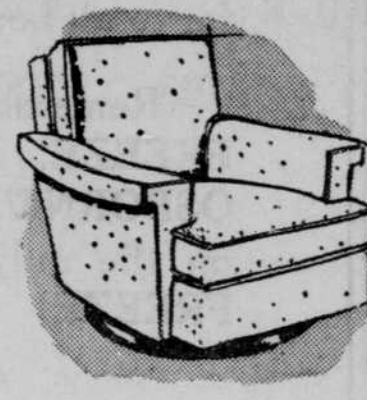

Complete Line of
Step Stools
 Cosco - Daystrom
 or Chromecraft
7.95
 BUY HERE and SAVE up to \$3!

Sewing Machines

"NEW HOME"
 Portables --- 99.50
 Consoles --- 159.50
 Desk Models --- 199.50

THE BEST BUY IN A SEWING MACHINE!

Starting December 2nd until Christmas we will include **FREE OF CHARGE** with each 2-piece suite or 2-piece sectional sold **ONE REGULAR \$59.00 VALUE PLATFORM ROCKER.** Over 20 styles to choose from in beautiful new covers!

2 - PIECE SUITES — Start at ----- **\$159.50**

Occasional Chairs and Rockers

We are jam packed with outstanding bargains this year! New shipments arriving each day.

Group 1
Platform ROCKERS
 Blonde or Walnut Trim
ONLY 29.50