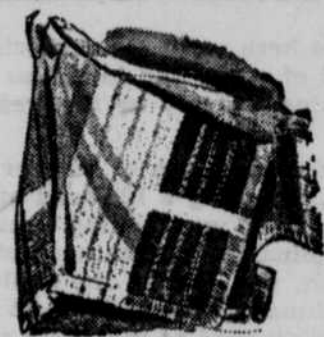

Gay All Wool Plaid
Head Scarfs
98c

Comfy warm 100% new wool for cold weather wear. 27 in. square, wide fringed edges.