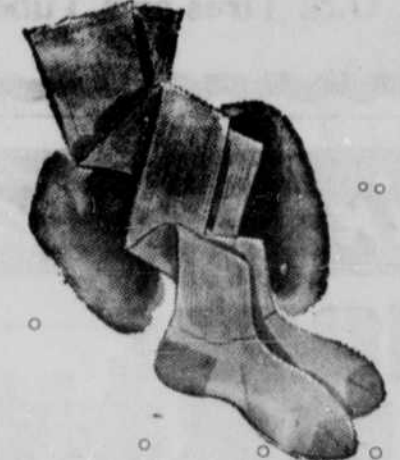

RAYON BRIEFS LONG COTTON HOSE

59c

- Cotton, Rayon Plated
- Reinforced at Heel, Toe
- Children's Sizes 6 to 9

Long wearing hose that give protection from cold weather. Fine rib knit; white and tan.

ALWAYS BETTER BUYS AT **Gambles** BURL MUNSSELL, Manager