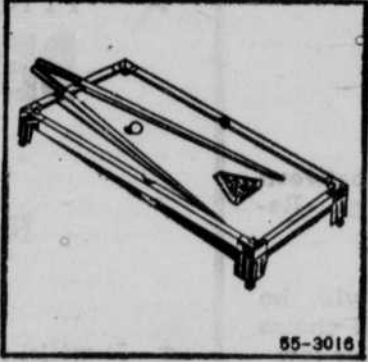

Sets on Top of Table
Pool Tables
5.89

Wooden frame with green stock-covered fibreboard. Steel trough ball return, cue ball, 2 cues.

Handsome, Life-Size
DOLLS for LITTLE SISTER

- Cries, drinks from bottle, wets her diaper, beautiful hair is washable (may be removed), life-like in every detail. Finest dolls in town.

14.95

Others As Low As **3.98**