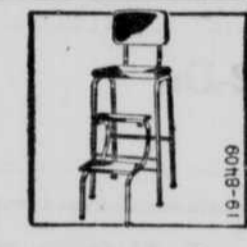

4-piece sturdy Canister Set with plaid, floral trim on white.

Glassware Sets 21-8139 **2.98**

Sherbets, wine glasses or water goblets. Ball-bordered foot.

Plastic Canisters 19-1433 **3.22**

4-piece deluxe plastic Canister Set with snug fitting covers, knobs.