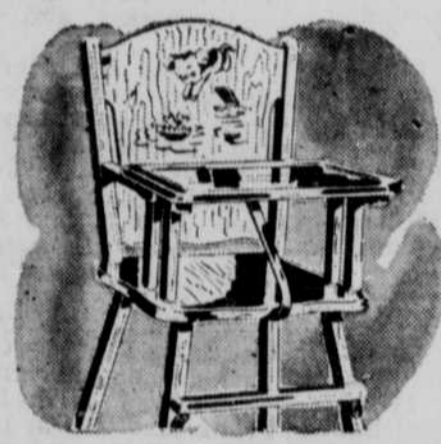

Wide Spread, Non-Tipping Legs! HIGH CHAIRS 7.95

Wax birch finish high chair built entirely of sound hardwood! Styled with a scooped, adjustable tray, foot rest and safety strap. Stretcher-reinforced legs prevent chair from tipping. High Chair Pads, \$1.98