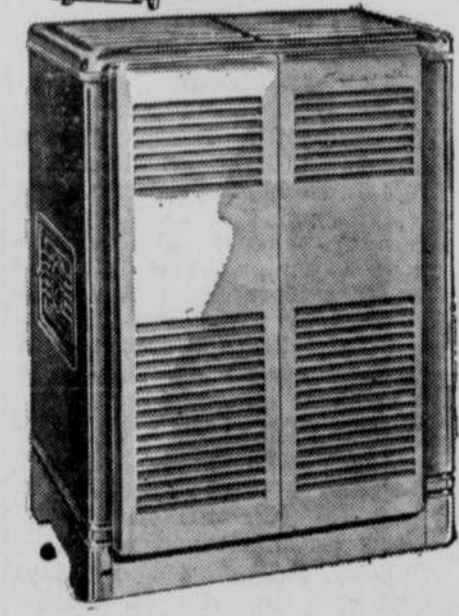

Cotton Flannel 27" width 4 YARDS **\$1.00**

VANITY Train Case Blue with Ivory Trim **2.98**

SPECIAL 3 DAYS ONLY 7 - Way Floor Lamp **9.88**

ALL METAL Smokers **1.99**

Old Heaters WANTED

Up to \$25 for Your Old Heater on the Purchase of a New CORONADO!

CORONADO Oil Heaters 54.95

No Down Payment*

- Reverse Flow Baffles
 - Modern Oval Burner
 - Small Pilot Flame
- 45,000 B.T.U. console with improved features for your comfort.
 60,000 B.T.U. Heater 76.95
 75,000 B.T.U. Heater 86.95