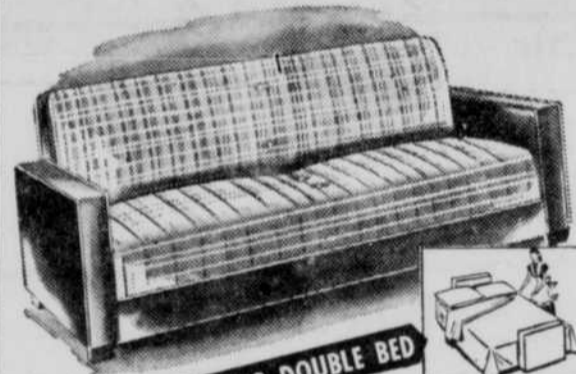

Quality 9 x 12 FELT BASE RUGS

\$6.99
EACH

Here Is Your Chance to Get a

Dressed PIG

FREE

Guess Porky's Weight

Come in and register your guess, closest guess wins. You don't have to buy anything.

Registration begins Thurs., Aug. 16, and closes Sat., Sept. 1, when winner will be named.

SOFA BEDS

OPENS INTO DOUBLE BED

SALE

- Durable Plastic Trim
- Red or Green Plaids
- Storage Compartment

79.50

Low Down Payment

Built for real family use! Extra long wearing plastic covers wear-points on arms and kid board. Full coil base.

See Our POPULAR PRICED LUGGAGE For Those Who Are Going to School This Fall

3-Pc. WATERFALL WALNUT BEDROOM SUITE

Regular Price 169.50
Lower Living Cost Sale Price

144.50

PLATFORM ROCKERS

Regular 34.50

SALE

29.88