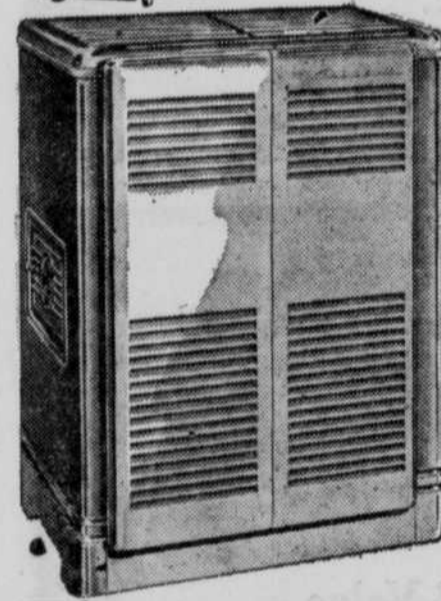

3 full drawers. 5 desk compartments. Ponderosa pine.

Regular price \$23.95

L.L. COST SALE PRICE

19.95

Old Heaters WANTED

Up to \$25 for Your Old Heater on the Purchase of a New CORONADO!

CORONADO Oil Heaters

54.95

No Down Payment*

- Reverse Flow Baffles
- Modern Oval Burner
- Small Pilot Flame

45,000 B.T.U. console with improved features for your comfort. 60,000 B.T.U. Heater..... 77.95
75,000 B.T.U. Heater..... 87.95