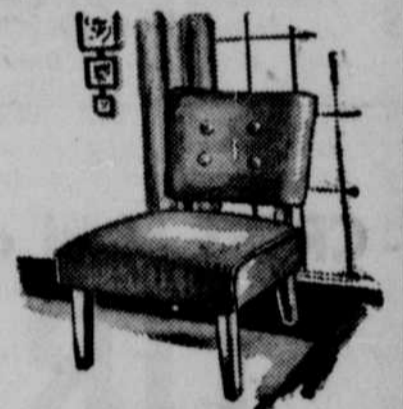

Beautiful Your Home for  
**THANKSGIVING**

LIVING  
ROOM  
TWO-PIECE SUITES

**\$129.00 to \$239.50**

We Have Over 20 Different 2-Piece Suites on the Floor To Choose From.

Nationally Known  
Brands at  
**CUT PRICE!**

2-Piece "SERTA MASTER DIVAN"

Studio Suite in Velvets . . . Any Color

Only **\$129.00**

2-Piece PLASTIC STUDIO SUITES

With Matching Lounge or Rocker . . . Any Color

Only **\$139.00**

All Purpose  
CHAIRS

**\$22.50**

Any Kind of  
Covering

Genuine Boltaflex Plastic

PLATFORM ROCKERS

Guaranteed by Good Housekeeping

Only **\$59.50**

Any Color

Sells Everywhere  
at 79.50

KELVINATOR - MORTON KITCHENS - ESTATE - AUTOMATIC WASHERS - EUREKA CLEANERS - SERTA MATTRESSES - ADMIRAL