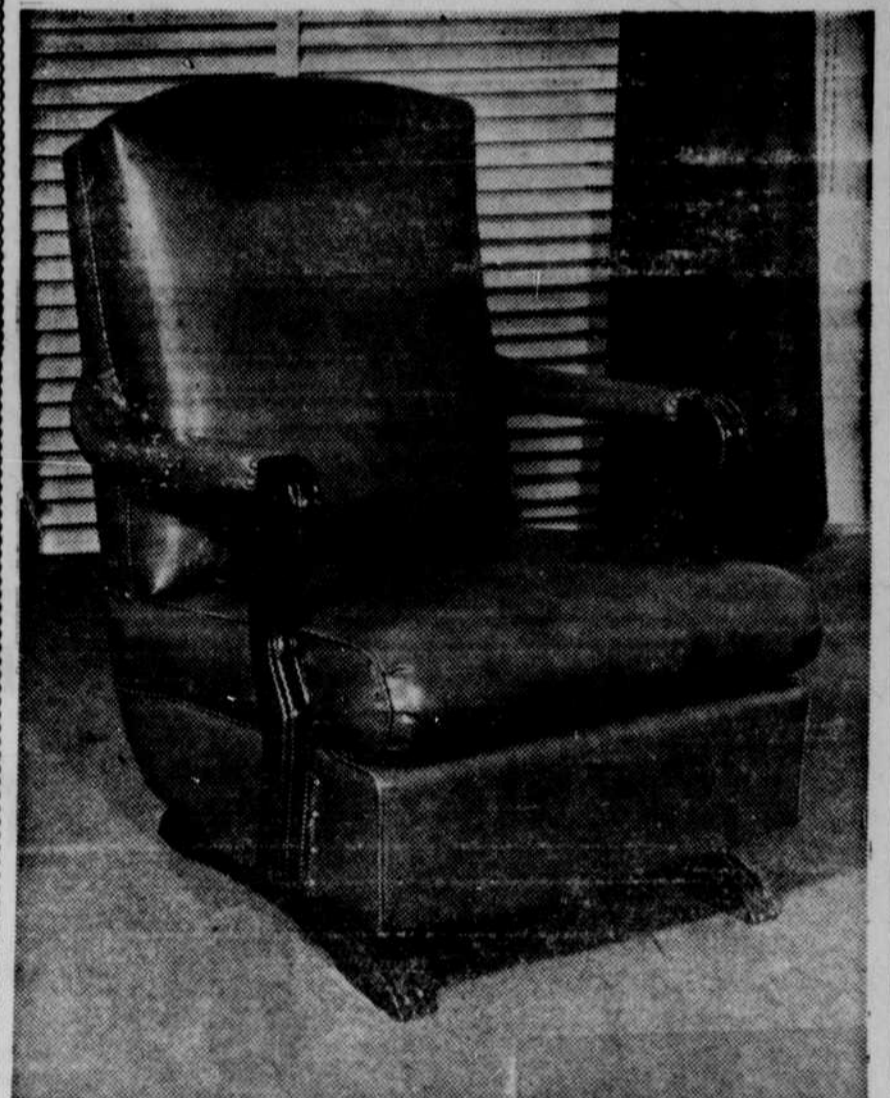

2-Piece "SERTA MASTER DIVAN"

Studio Suite in Velvets . . . Any Color

Only **\$129.00**

2-Piece PLASTIC STUDIO SUITES

With Matching Lounge or Rocker . . . Any Color

Only **\$139.00**

All Purpose  
CHAIRS

**\$22.50**

Any Kind of  
Covering

Genuine Boltaflex Plastic

PLATFORM ROCKERS

Guaranteed by Good Housekeeping

Only **\$59.50**

Any Color

Sells Everywhere  
at 79.50

KELVINATOR - MORTON KITCHENS - ESTATE - AUTOMATIC WASHERS - EUREKA CLEANERS - SERTA MATTRESSES - ADMIRAL