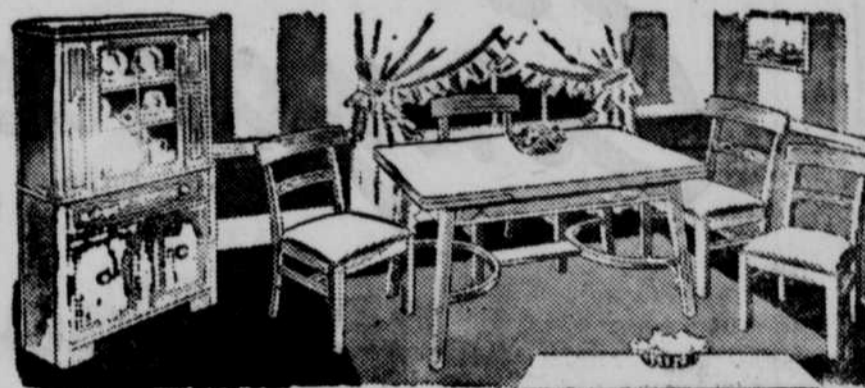

WANTED For the Budget Wise VALUES

Get the Important News on a
5-Tube ADMIRAL
only **$12.95**
★ ★
Black or Brown Plastic Case

PRICES GOOD UP TO NOVEMBER 25th

NEW
STYLES
IN

Dining Rooms

SOLID OAK 8-PIECE
MODERN SUITE **$189.50**

HARVEST TAN 8-PIECE
MODERN
SUITE **$179.50**

WALNUT WATERFALL
STYLE, 8 PIECES **$179.50**

DUNCAN PHYFE MAHOGANY
8-PIECE
SUITE **$219.50**