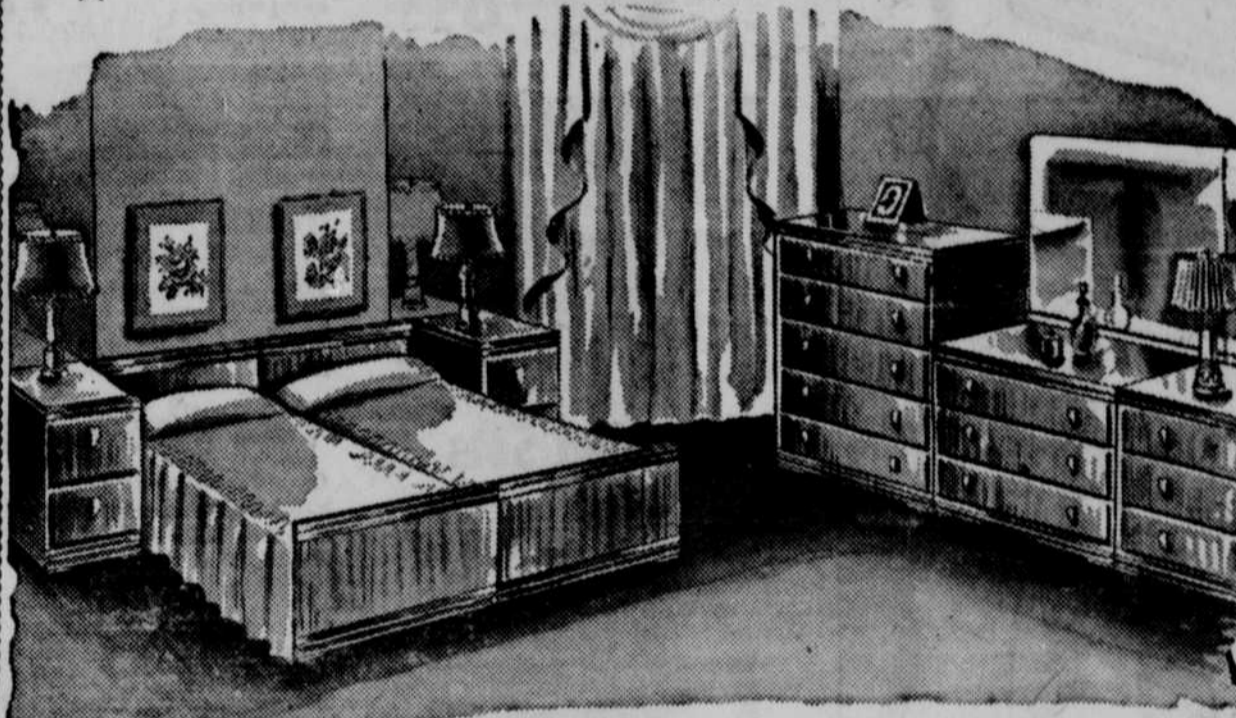

Set, 5 pieces, colors available **\$89.50**

9 Other Styles

Priced from \$59.50 to \$109.00

5 PIECE ALL STEEL

ARVIN DINETTE ..... **\$59.00**

Flexible Modern Bedrooms . . . Nationally Known as the FORECAST GROUP.

**\$159.50 to \$229.50 on 4 PIECES**

And May Be Used in Many Ways in Any Room of Any Size !!

- ★ Suntan or Walnut
- ★ Solid Oak Interior
- ★ Center Guided Drawers
- ★ Solid Plank Tops
- ★ Dust-Proof Construction
- ★ 10 Different Pieces