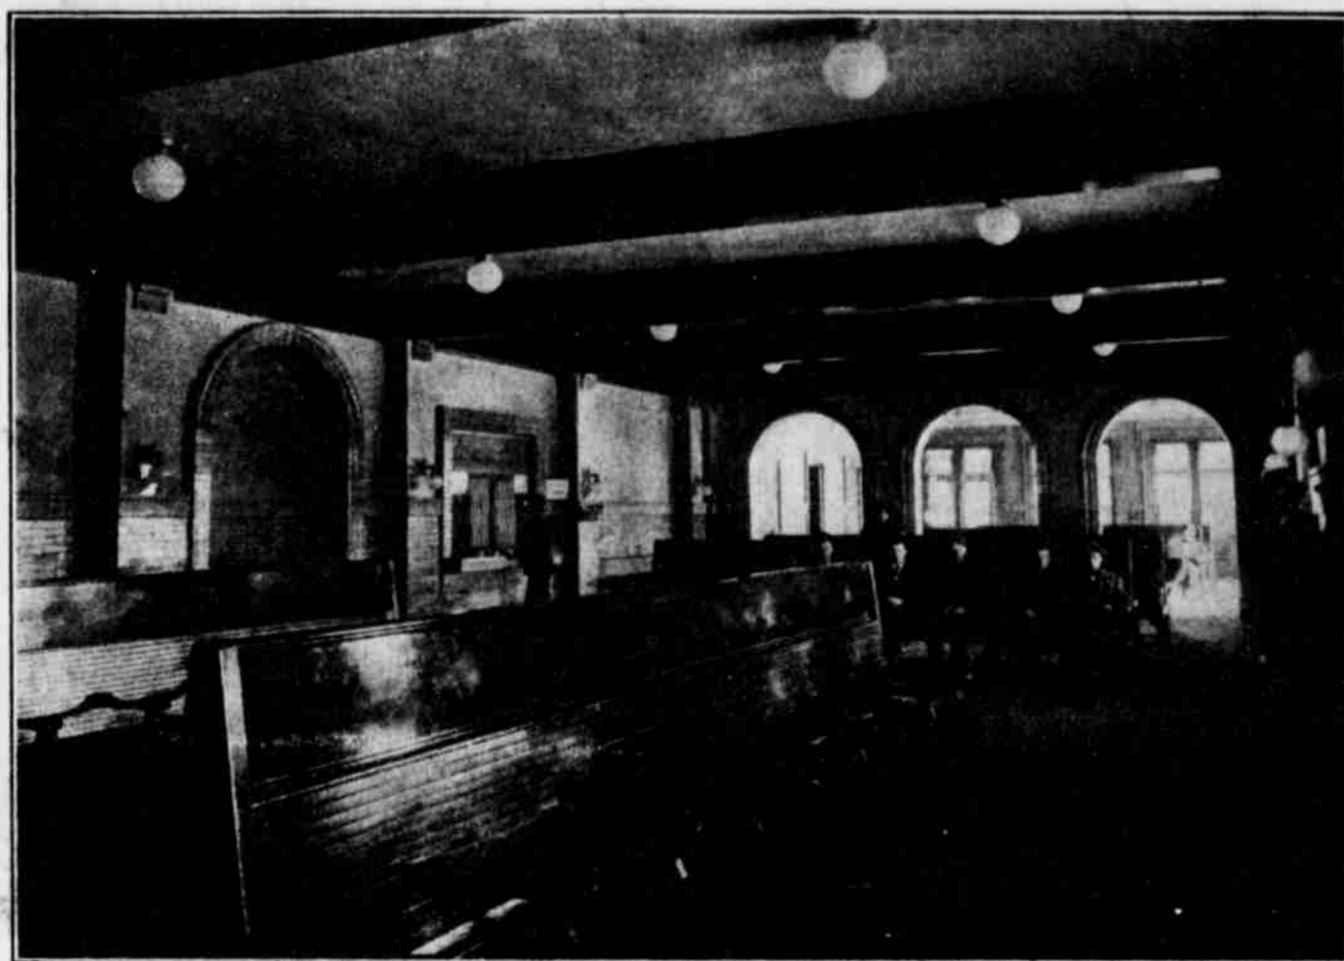

THE ALLIANCE HERALD

ALLIANCE, BOX BUTTE COUNTY, NEBRASKA

Photo by the Alliance Art Studio

MAIN WAITING ROOM. INTERIOR OF BURLINGTON DEPOT AT ALLIANCE.

INDUSTRIAL EDITION

Photo by Anderson Studio

BOX BUTTE AVENUE. MAIN STREET OF ALLIANCE ON SNOWY WINTER NIGHT, SHOWING CLUSTER LIGHTS. LOOKING NORTH FROM DEPOT.