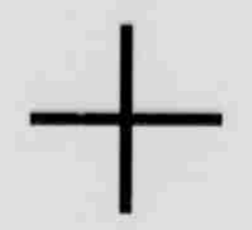

ONE DIV  
= 0.10 IN

ONE DIV  
= 1.0MM.

VALUES IN 100X DPI AT 10X MAGNIFICATION

ONE DIV  
= 1.0MM.

ONE DIV  
= 0.10 IN

VALUES IN 100X DPI AT 10X MAGNIFICATION

A B C