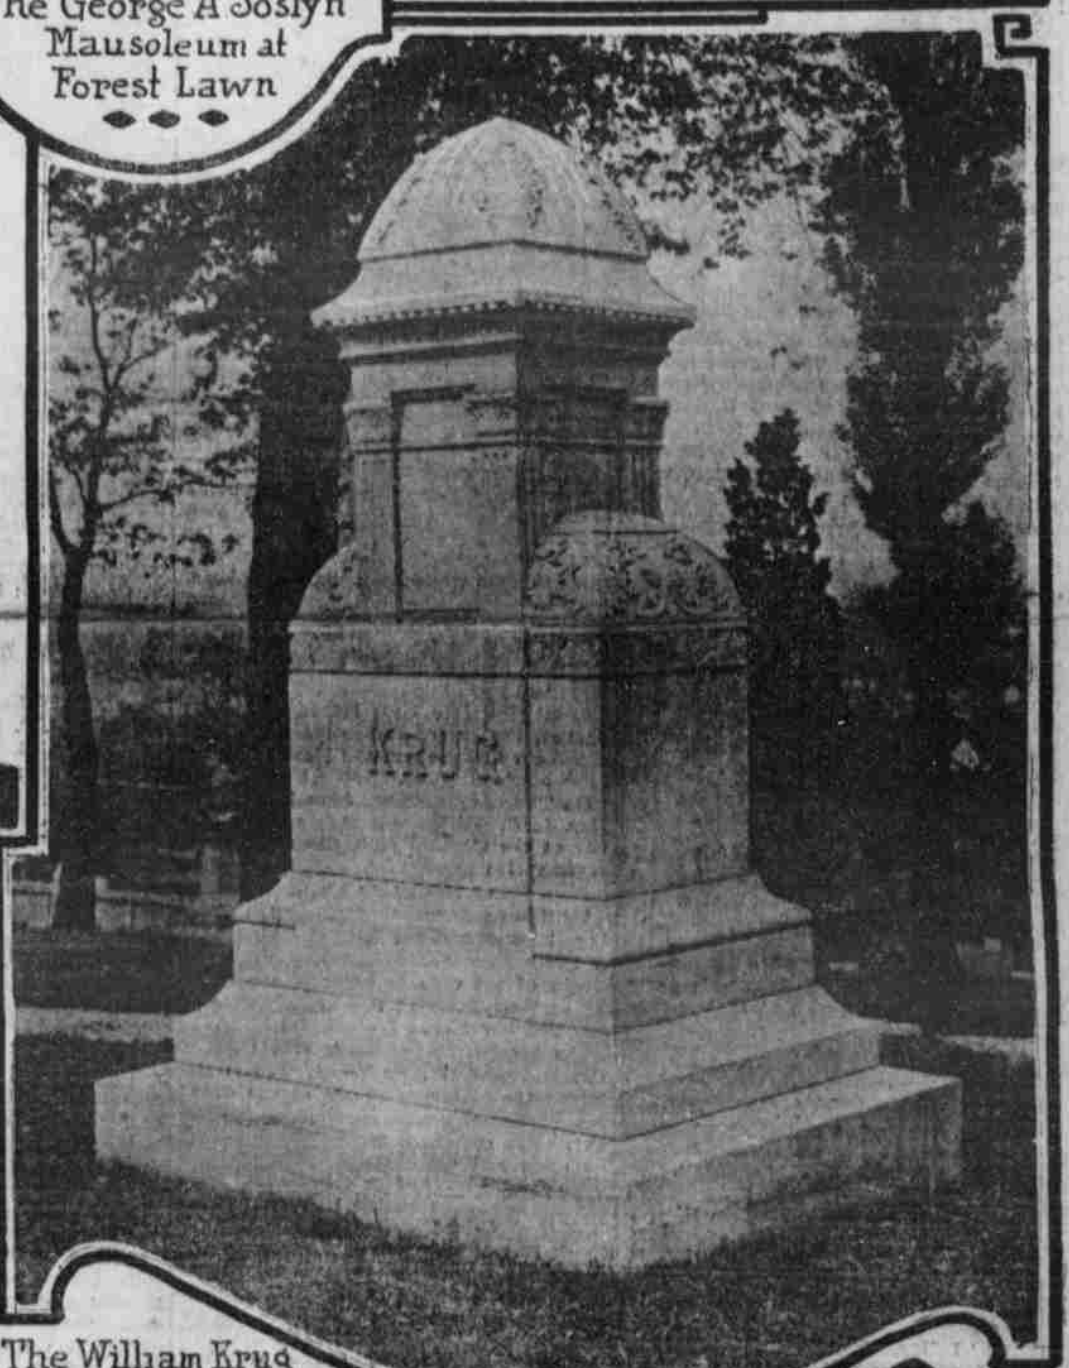

WHERE · SLEEP · THE · DEAD

· BEAUTIFUL · MONUMENTS · NEWLY · ERECTED · IN · OMAHA ·
· CEMETERIES ·

The
V.P. Chiodo
Mausoleum at
Holy Sepulchre

The George A. Joslyn
Mausoleum at
Forest Lawn

◆ West Lawn
Mausoleum ◆