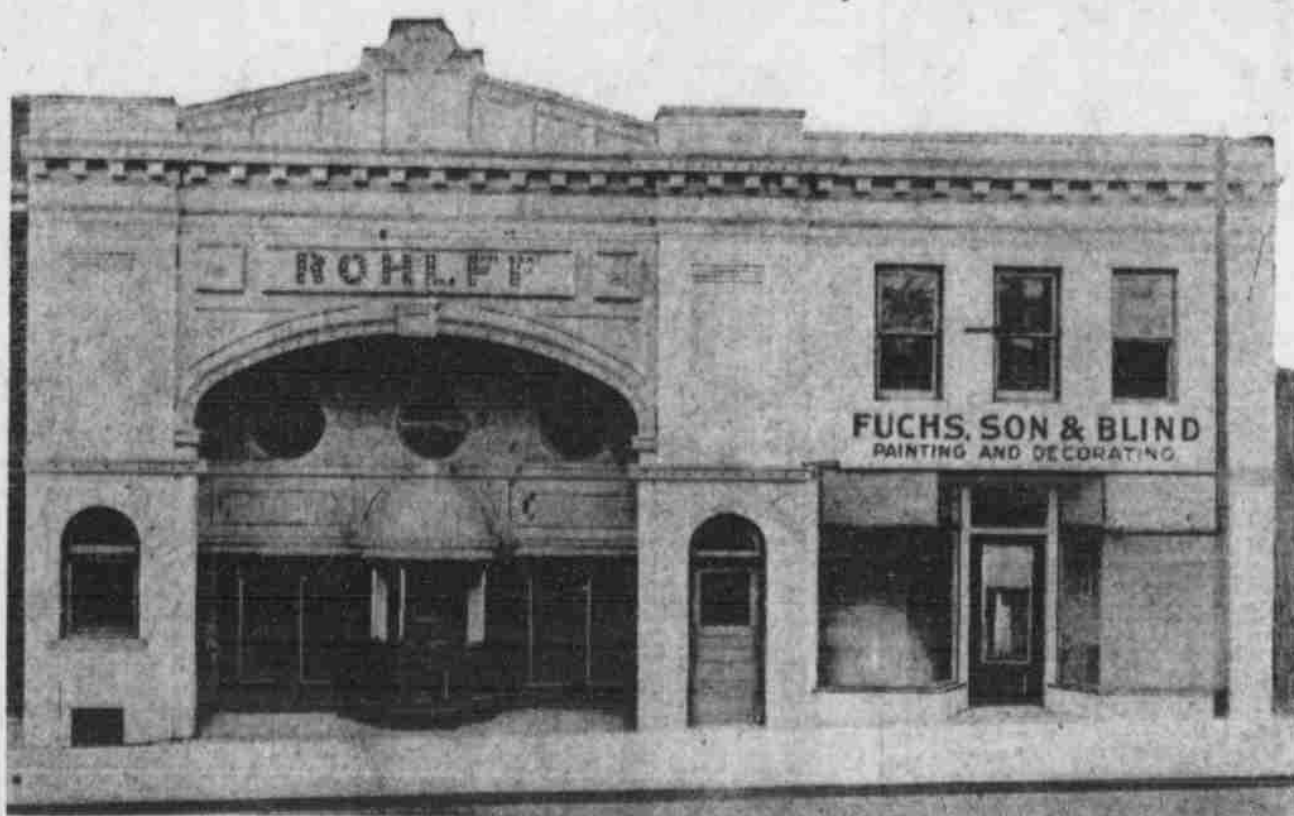

THE ROHLFF THEATER

26th and Leavenworth St.
Opens TODAY

HENRY ROHLFF
Founder and
Builder of
THE NEW AND
BEAUTIFUL
MOTION PICTURE
PLAY HOUSE

"THE ROHLFF"

Henry Rohlff, after whom this theater was named, came to Omaha some thirty-two years ago, a young man, with ambition to make a place for himself in the business world. He did not have financial backing, like many of the young men who start out nowadays, but was solely dependent upon his own resources. Being ever quick to grasp opportunities when they knocked at his door, he forged ahead, and today is recognized as one of Omaha's most successful and respected business men. Besides owning one of the largest wholesale businesses in the state, he is heavily interested in other Omaha industries. He is one of the pioneer business men on Leavenworth street, having been in business on this street for over 26 years. He is also an active booster in the Southwest Improvement club.

But it being his constant desire to be ever upbuilding, and having vacant property on Leavenworth Street, between 25th Avenue and 26th Street, he decided to beautify it with a modern structure, and this brought about the construction of the wonderful suburban Movie Theater, "THE ROHLFF."

Exterior View of the New Rohlff Playhouse

Rohlff's Beautiful Theater Open Today

(Continued from Page Seven)

has traveled considerably during the last few years and has made a study of the motion picture business.

as an art studio, this firm moving from a downtown location to the great business center being established on Leavenworth street.

Mr. Rohlff has received congratulations from many friends who have visited the new theater.

HENRY RODENBURG

Lincoln Stove & Furnace Repair Works

3162 SO. 15th STREET

Installed the Heating Plants in the new

ROHLFF THEATER BUILDING

JOHN KYHL

GENERAL CONTRACTOR ON THE ROHLFF THEATER
Phone Tyler 2335—2530 South 9th Street.

WORLD FEATURE FILMS

Will Be Shown at the ROHLFF THEATER

W. J. Voss

819 So. 24th St.
Painter and Interior Decorator
Did all the PAINTING on the new ROHLFF THEATER

Pathe Gold Rooster Plays

Will be Shown at The ROHLFF Theater.

H. H. Gold & Co.

Plumbing and Heating
2210 Cuming St.

DID ALL THE
Plumbing Work
IN THE
Rohlff Theater

KRITENBRINK & SON

OMAHA, NEB.

Furnished the Brick on the Rohlff Theater.

Also Furnished Brick on the Following Buildings:

CREIGHTON GYMNASIUM,
THE DEWEY APARTMENTS,
BOULEVARD THEATER.

FIRST PRESBYTERIAN CHURCH,
BOHEMIAN MUSIC COMPANY,
SAMUEL MORT BUILDING.

THE NEW OFFICES
AND STUDIO OF

FUCHS SON & BLIND

Will Be Located

On or About Dec. 1, at
2561 Leavenworth Street

Phone Douglas 3529

Estimates gladly furnished on all kinds of

Interior Decorating

and

Theatrical Scenery

Elsasser's Furnace Works

2404 LEAVENWORTH STREET.

Furnished all the

CORNICE WORK

On the New Rohlff Theater.

Warm Air Furnaces, Tin, Copper and Sheet Metal Work. Steel Ceilings a Specialty. Phone Douglas 703.

THE OPENING OF THE

NEW ROHLFF THEATER

SUNDAY, NOV. 28th MATINEE 2 TO 5 P. M.
EVENING 7 TO 11 P. M.

Featuring the Great Dramatic Actor, JULIUS STEGER, in

"THE MASTER OF THE HOUSE"

"The Master of the House"

CAST OF CHARACTERS

Frederick Hoffman ..... JULIUS STEGER
Allison, his attorney ..... Austin Webb
Mrs. Hoffman, his wife ..... Grace Reals
Betina, the woman ..... Margot Williams
The son ..... Ralph Morgan

NOTE—Each of the above persons are now appearing in one of the big Broadway successes in principal roles.

"The Master of the House" tells one of the most potent stories yet created by a fictionist. It deals with a husband who tires of his old-fashioned wife and attempts to graze in pastures new with disastrous results.

"The Master of the House" is in five acts and three hundred scenes.