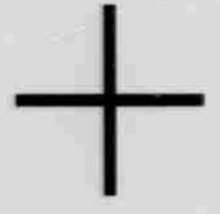

ONE DIV
= 0.10 IN

C
B
A

6 5 4 3 2 1

VALUES IN 100X DPI AT 10X MAGNIFICATION

ONE DIV
= 1.0MM.

VALUES IN 100X DPI AT 10X MAGNIFICATION

A
B
C

ONE DIV
= 1.0MM.

ONE DIV
= 0.10 IN