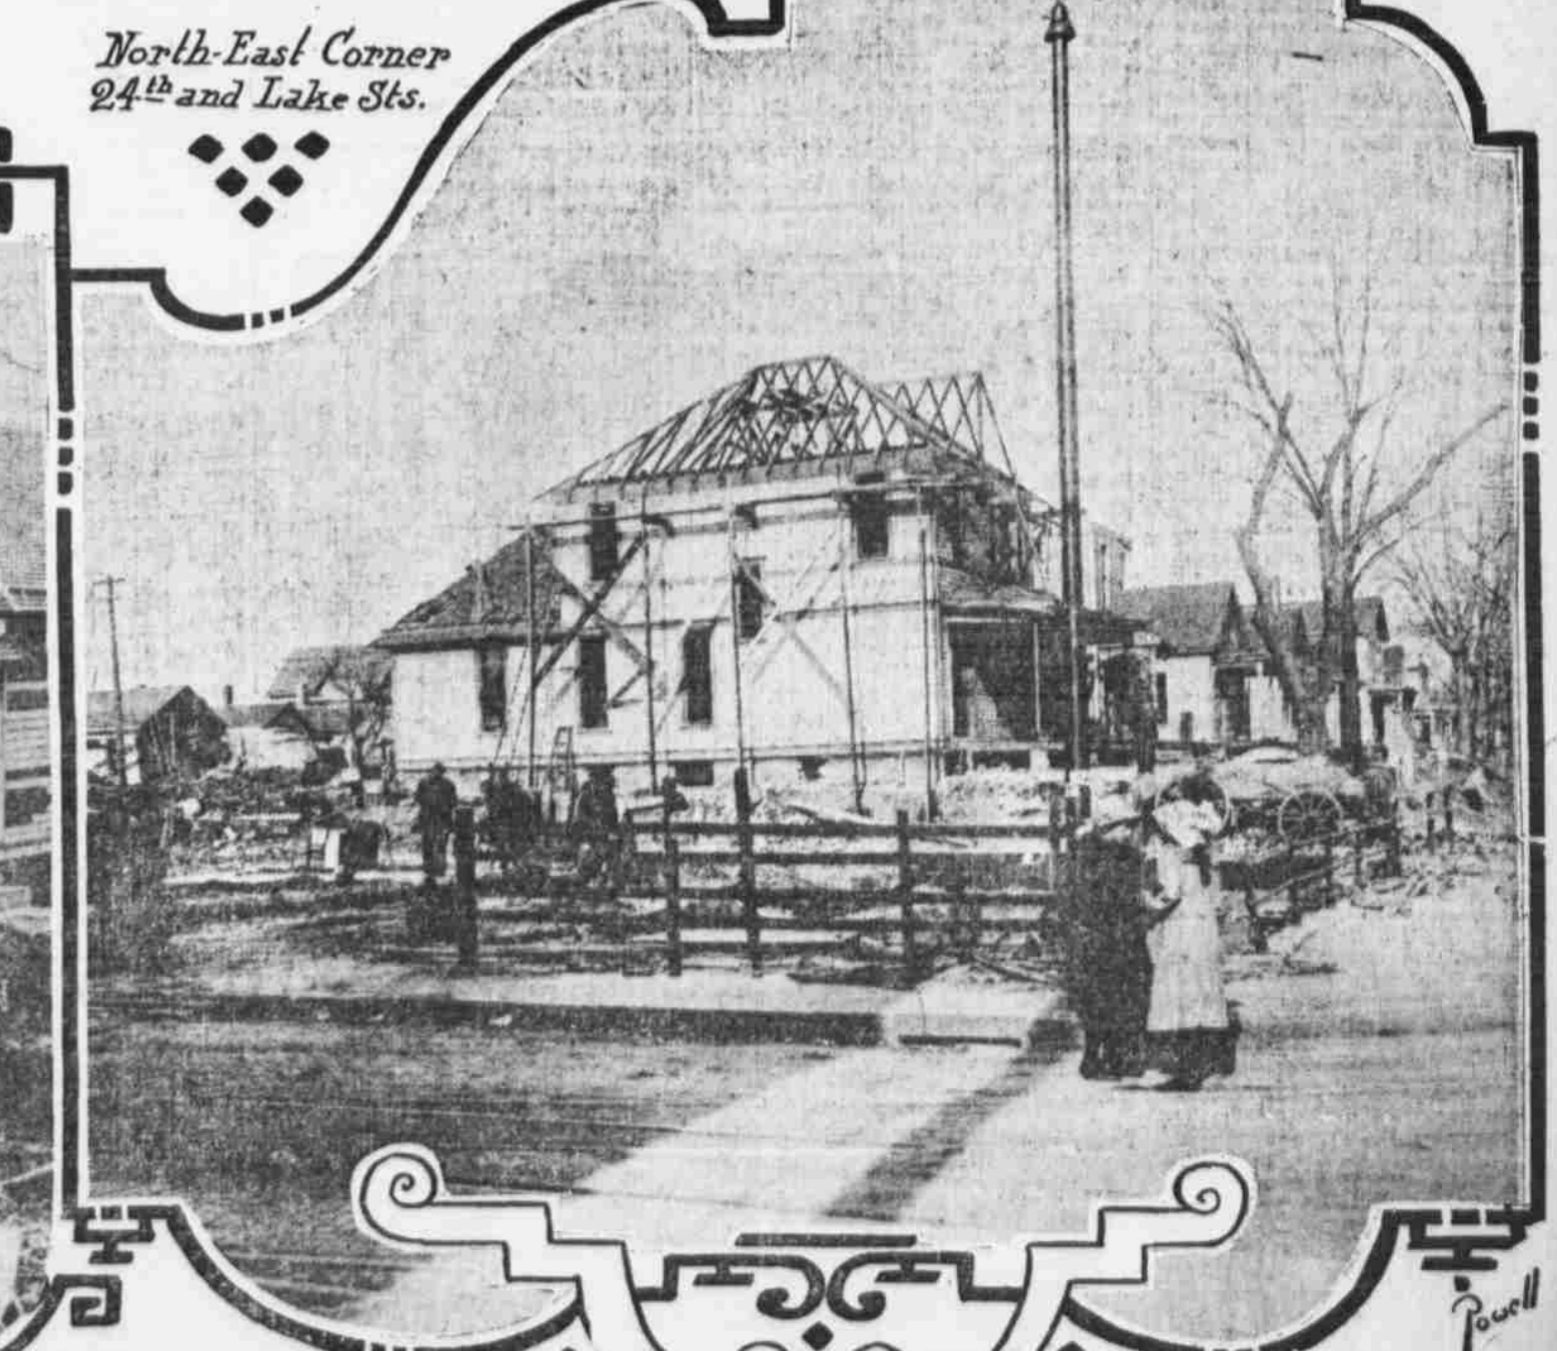

41st and Farnam - Looking West.