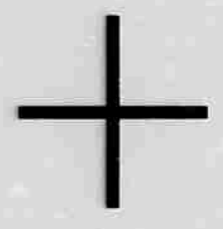

ONE DIV
= 1.0MM.

C
B
A

VALUES IN 100X DPI AT 10X MAGNIFICATION

VALUES IN 100X DPI AT 10X MAGNIFICATION

C
B
A

ONE DIV
= 0.10 IN

ONE DIV
= 0.10 IN

ONE DIV
= 1.0MM.