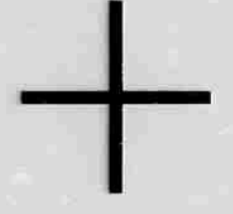

ONE DIV = 1.0MM

C B A

VALUES IN 100X DPI AT 10X MAGNIFICATION

VALUES IN 100X DPI AT 10X MAGNIFICATION

C B A

ONE DIV = 0.10 IN

ONE DIV = 0.10 IN

ONE DIV = 1.0MM