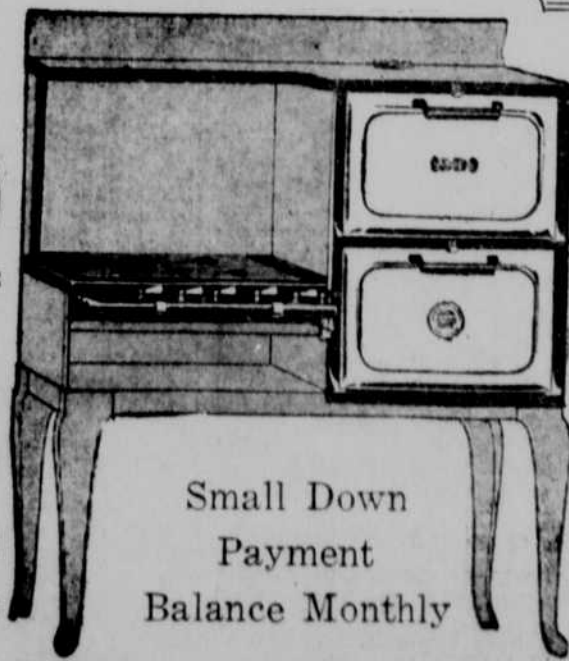

Steel Coral Gas Range

39⁹⁵

Steel Coral range with white porcelain doors, front legs and splashers; 14x20-inch rustproof oven; oven side and top guard are also white; a guaranteed baker.

A Real Buy at This Low Price