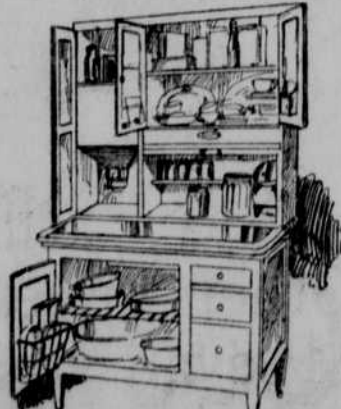

Dresser, Bed and Chiffonobe

Genuine Walnut Veneer

The surfaces of this handsome suite are in 5-ply walnut veneers, the balance in gumwood, and the entire suite is in the exquisite light shade so much in vogue. Alluring prices for this sale. 48-inch Dresser with 26x32-inch clear mirror, full size Bow End Bed with roomy chiffonobe to match. An exceptional value for Thanksgiving buying, the 3 pieces for only..... **134.50**

The Bench ..... 11.50 Full Vanity ... 52.50