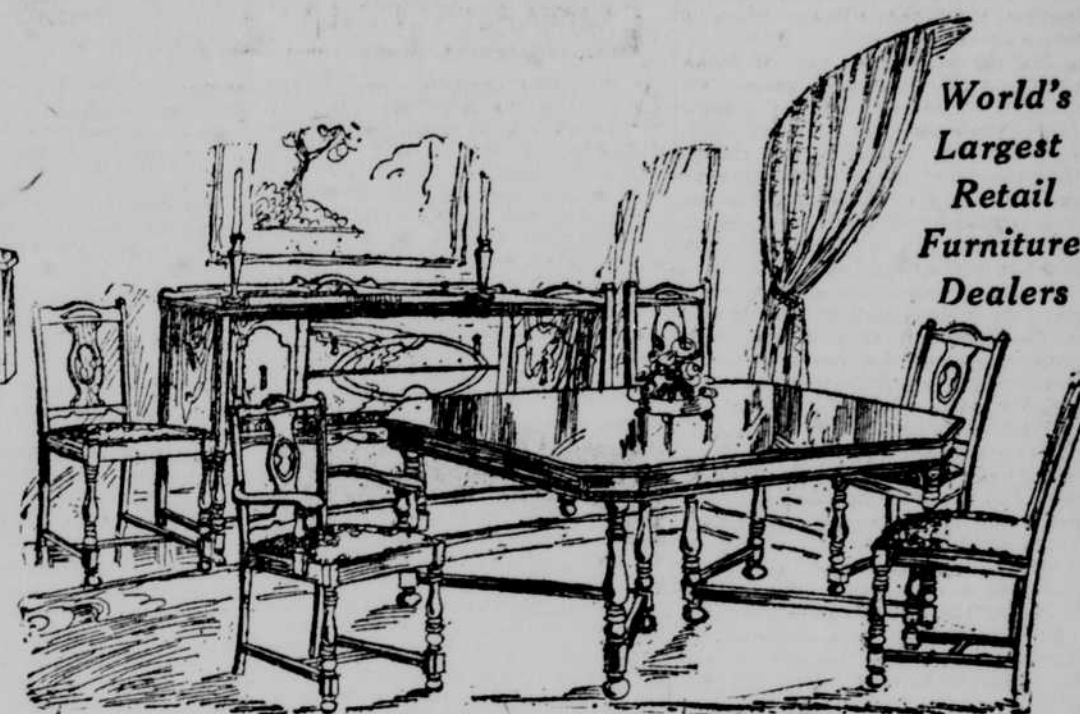

A rug of unusual beauty of coloring, in sizes to meet any requirements.

9x12 Size **138.75**
8-5x10-6 ..... **127.50**
36x63 Inch **23.50**

9x12 HEAVY GRADE AXMINSTER RUGS **28.85**

In several new designs, priced special for the continuance of our Grand Opening Sale.

SEAMLESS WILTON VELVET RUGS SLIGHTLY IMPERFECT SPECIALLY PRICED

Offered in three popular room sizes. The patterns are beautiful, and the quality remains with few imperfections in the weaving. Investigate these values.

Regular $9.50; 44.75 and 36.75 values, in sizes as we list them below.

8-3x10-6 Size **36.95**
7-6x9 ..... **27.85**
6x9 ..... **22.45**

30x60 INCH FANCY STENCILED RAG RUGS **1.95**

Japanese rag rugs, in a close-out of the finest rag rugs made. Regular 5.50 quality. While they last.

An Invitation to Inspect Our Model Rooms

On Sale Tomorrow!

OCCASIONAL CHAIRS

These stately occasional chairs are excellent for hall and living room use; three patterns to choose from; tapestry upholstering; frames in mahogany finished gumwood. **45.00**

MARTHA WASHINGTON SEWING CABINET
Has two drawers and two compartments, gumwood construction, mahogany finish, 15.00 value, **10.00**

Hartman's—a Good Store for All People!

THANKS!

To Our Many Visitors During Our Grand Opening

Comfortable Day-Beds

Lamps and Mirrors

Fifth Floor.

A Few Typical Items Offered

4.95

8.95

19.50

15.00

World's Largest Retail Furniture Dealers