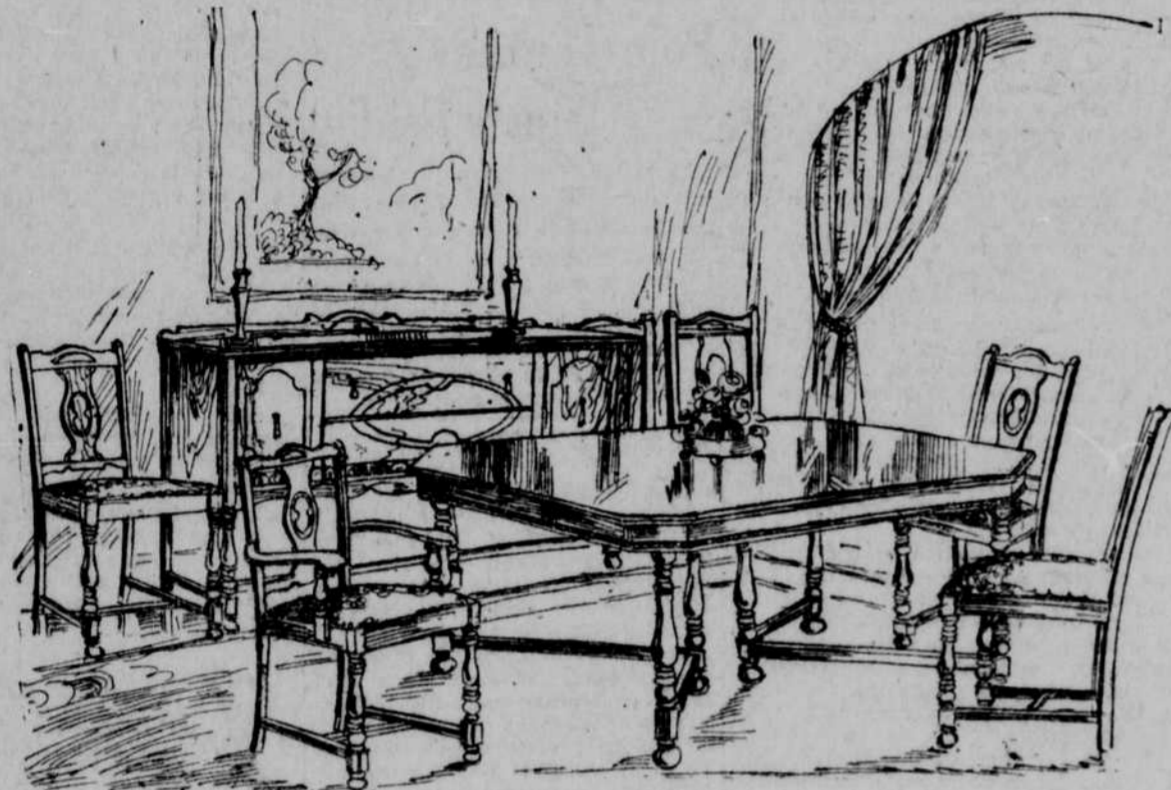

—Frankly, we ask you all to help us "clean house"—so-to-speak—and for this assistance we will pay handsome royalties in the way of VALUES and SAVINGS such as the folk of Omaha and near vicinity have never known.

A phenomenal and unexampled merchandise movement—an event of gigantic proportions—without counterpart—without parallel or precedent.

REDUCTIONS FROM BASEMENT TO TOP FLOORS

Attention Centers on Hundreds of RUG VALUES

9x12 Wilton Rugs—Of the finest grade, values to 150.00.....	122.50
9x12 Wilton Rugs—Wool yarns, new designs, 110.00 values.....	81.75
36x63 Wilton Rugs—Finest worsted yarns, values to 25.00.....	18.85
9x12 Velvet Rugs—Regular 57.50 quality, all new colorings.....	38.85
11.3x12 Velvet Rugs—Seamless with fringed ends. Regular 78.50.....	56.85
11.3x15 Axminster Rugs—High grade of 95.00 quality. Special at.....	78.75
9x12 Axminster Rugs—High pile, in splendid colorings. 77.50 grade.....	55.50
8.3x10.8 Axminster Rugs—Good grade, good selection. 52.50 quality.....	31.85
9x12 Axminster Rugs—High grade, new designs. Regularly 65.00.....	39.85
8.3x10.8 Axminster Rugs—Extra grade. Regular 55.50 quality at.....	36.95
9x12 Brussels Rugs—Seamless, printed surface, durable. Special at.....	18.95
Inlaid Linoleum—Heavy grade, many designs. Special, per sq. yard.....	1.49
Printed Linoleum—Two yards wide, genuine cork. 1.35 grade. Sq. yd.....	79c

Surpassing Value! 8 Piece Dining Room Suite

Typical of the Items Offered in This Section

As sketched, in a rich dull walnut finish with attractive gold line decoration and highly artistic edging. Suite is comprised of 60-inch Buffet, conveniently arranged; Oblong Table with 42x54-inch top; 5 Side Chairs with Host Chair to match with high grade tapestry upholstery. An extraordinary value for this special Remodeling Sale, priced complete.....

157.50

Outstanding Dining Room Bargains

8-Piece Dining Room Suite—Consisting of 60-inch Buffet, Oblong Table, size 45x60 inches; 6 Chairs upholstered in tapestry. Two-tone walnut finish. $163.50 value. Special.....

125.00

8-Piece Two-Tone Walnut Suite—In attractive Hepplewhite period design. Consists of 60-inch Buffet; Oblong Table with top size 45x56 inches; 5 Side Chairs with Host Chair to match, $235.00 value.....

179.50

8-Piece Genuine Walnut Veneer Suite—An unusual value. Large 66-inch Buffet, with 45x60-inch Oblong Table and 5 Side Chairs with Host Chair in neat figured tapestry upholstery. Positive $290.00 value, priced special for this extraordinary Sale event.....

217.50

8-Piece Genuine Walnut Suite—A suite of extreme beauty with new style, cleverly arranged 66-inch Buffet, Oblong Table with 45x60-inch top; 5 Side Chairs with Host Chair to match, regular $305.00 value.....

239.50

8-Piece Solid Walnut Suite—Another Suite worthy of attention. Rich two-tone finish, with 66-inch Buffet, new style Oblong Table and 5 Side Chairs with Host Chair, figured tapestry seats. $325.00 value.....

249.00

Walnut Buffet Bargain—A wonderful value for this selling. Queen Anne period design in rich finish, neat mirror back and convenient long linen drawer, silverware drawer and roomy china compartments to sides. Here's an item which will realize a saving for you. While the stock lasts, reduced special to.....

26.75

Many Other Items Not Listed on This Page