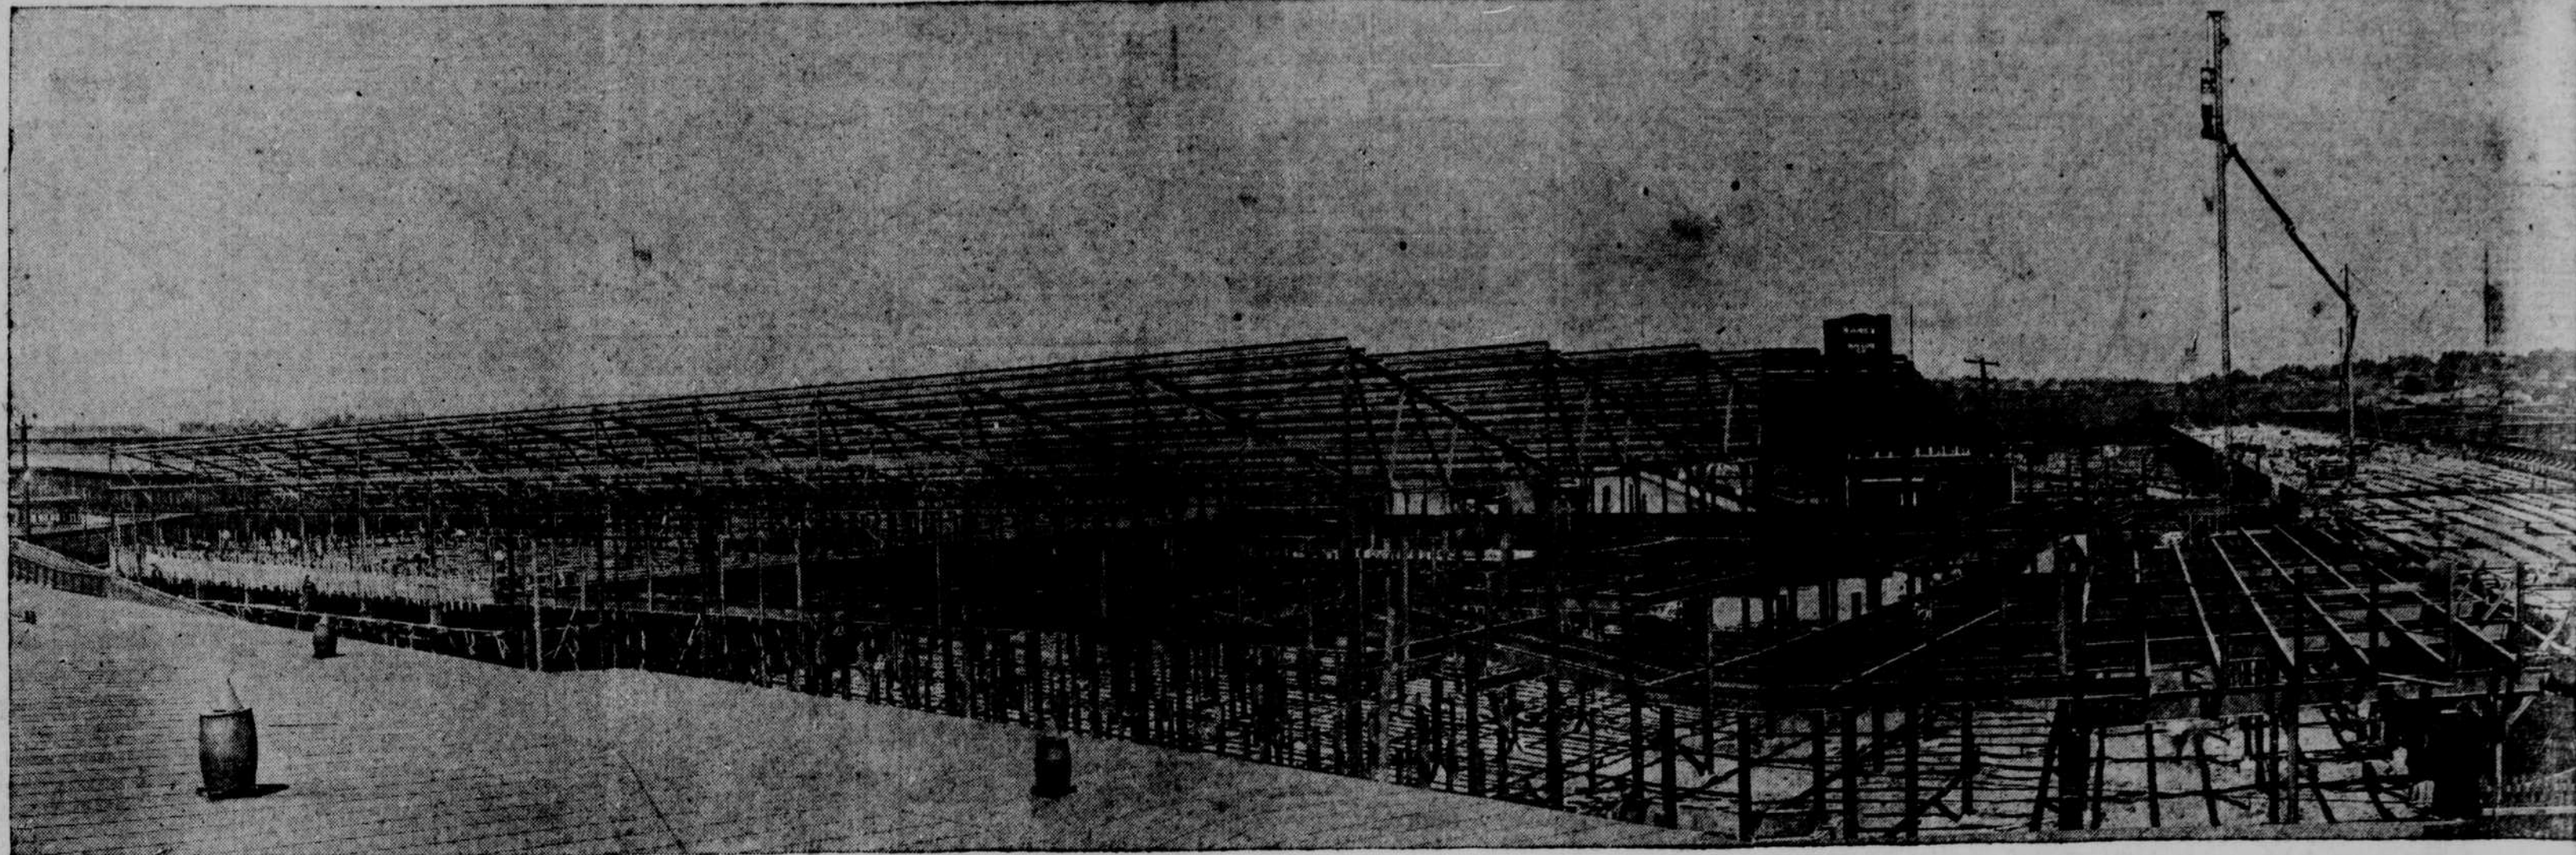

The New Street-Connecting Viaduct and "Motor-Truck" Hog House Is Rapidly

The "STREET-CONNECTING VIADUCT" is rapidly nearing completion. This superstructure, 72 ft. in width and 2,054 ft. in length, built of steel and concrete, on concrete piers supported on 2,352 foundation piles, extends from "L" Street south across the stock yards to and along the west face of the Live Stock Exchange Building, where it turns and extends eastward parallel with the "O" Street Viaduct to its west truss span. The viaduct is a heavy framework of fabricated steel amounting to 3,300 tons and carries a reinforced concrete floor for a roadway

63 feet wide, between curbs, and one sidewalk, 7 feet wide. The middle portion of the roadway is paved with brick and the remainder is surfaced with asphalt. Ample space is provided, not only for a double street railway track and a driveway on each side of it, but also for the parking of about 500 automobiles and other vehicles along the curb. An ornamental iron panel