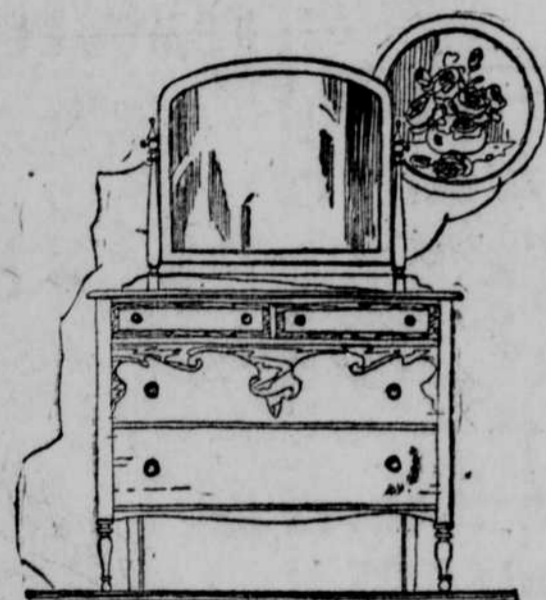

Dresser Values—
Exceptional in Price

42.75 value, Windsor type, rich walnut finish, special **34.50**
48.50 value, rich two-tone walnut, in style as illustrated **39.75**
58.50 value, dresser shown above, walnut finish, 32x25 mirror **47.50**
54.75 value, rich walnut finish, a limited quantity at **48.00**
54.50 value, brown mahogany finish, elegant style, special **47.50**
65.00 value, mahogany finish, choice of two patterns, at **49.50**

Bedroom Suite Values

Three-piece suite—regular 206.00 marking. Rich walnut finish. Dresser, chiffonette and full size bed, popular Queen Anne period design, at **169.50**
Bird's-Eye Maple Suite of three pieces. Regular 210.00 value. Dresser with 24x30 plate mirror, Chiffonette and Bow End bed. A special item at **169.50**

Service, Value
and
Satisfaction

Hartman's

413-15-17 South Sixteenth Street

Dignified Credit
Terms
Gladly Extended