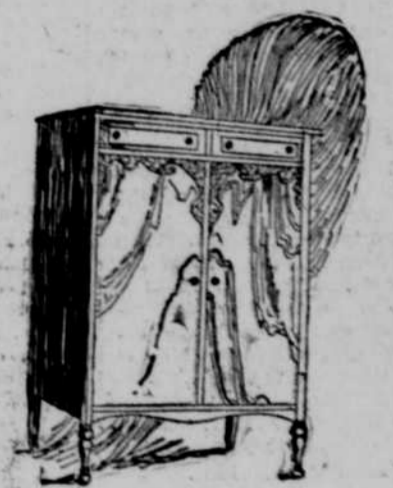

Roomy Chiffonette
Two-Tone Walnut

As sketched, and a real sale bargain at this price. A left-over from a quality bedroom suite and being unable to match with fill-in pieces we aim to dispose of these remaining few at a sacrifice price. Special **52.50**