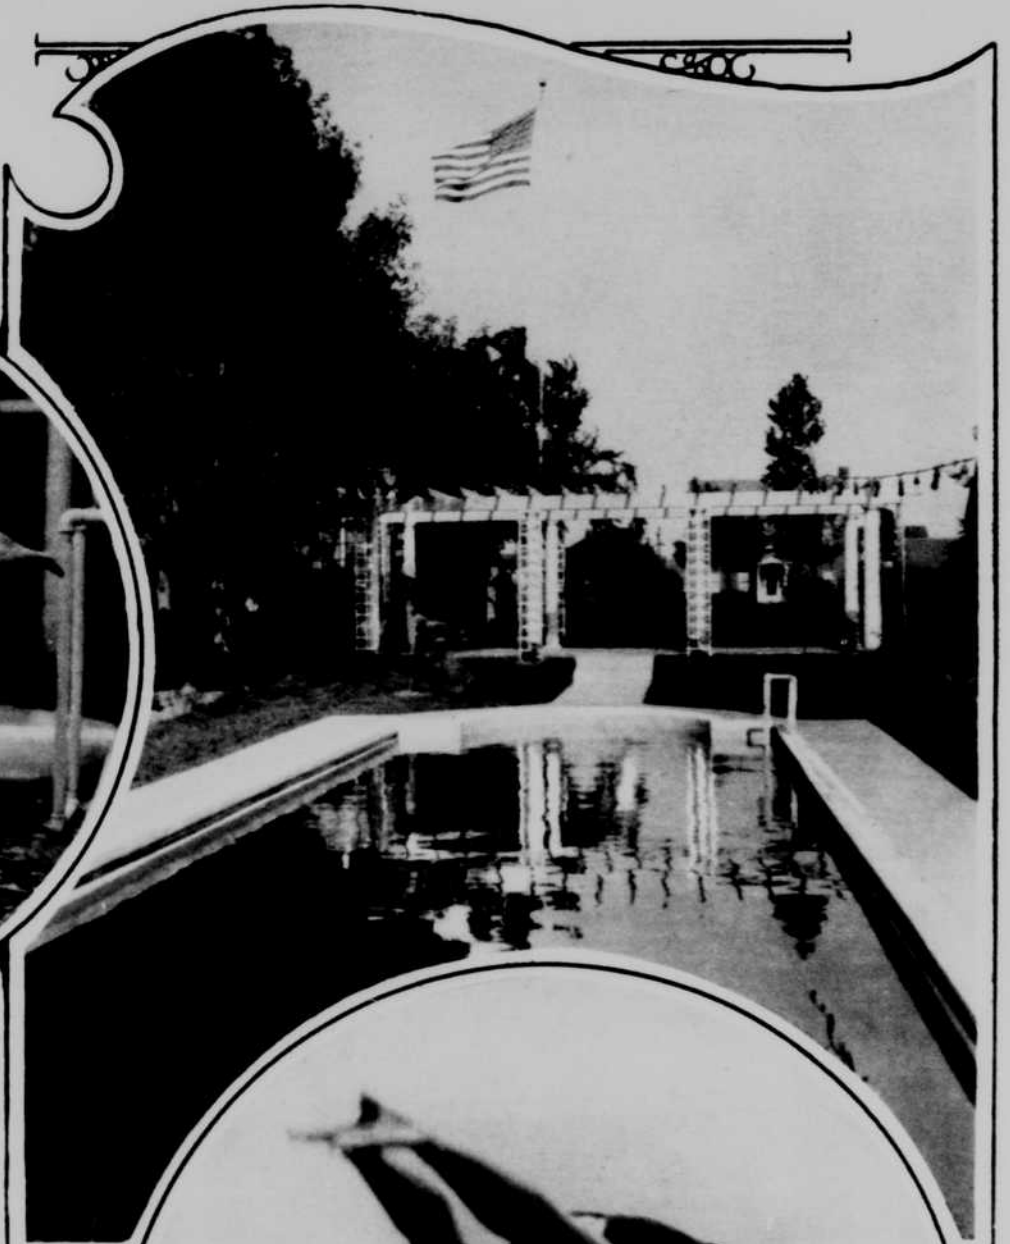

Mrs. W. G. Gregory prepared to make a swan dive.

AN AQUATIC TEA PARTY  
All Photos by Louis R. Bostwick.

How's this for a way to serve tea on a hot day? This one took place in the pool at the Clyde W. Drew home in Dundee.

Diving through the tire tube. It's quite a trick.

Where Mrs. Clyde W. Drew held her aquatic tea party.

Back dive snapped in midair.

Here's the way to carry your cup and saucer.

Mrs. M. E. Handler ready to plunge into the pool.