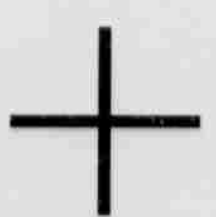

ONE DIV
= 1.0MM.

A
B
C

VALUES IN 100X DPI AT 10X MAGNIFICATION

VALUES IN 100X DPI AT 10X MAGNIFICATION

A
B
C

ONE DIV
= 0.10 IN

ONE DIV
= 1.0MM.

ONE DIV
= 0.10 IN