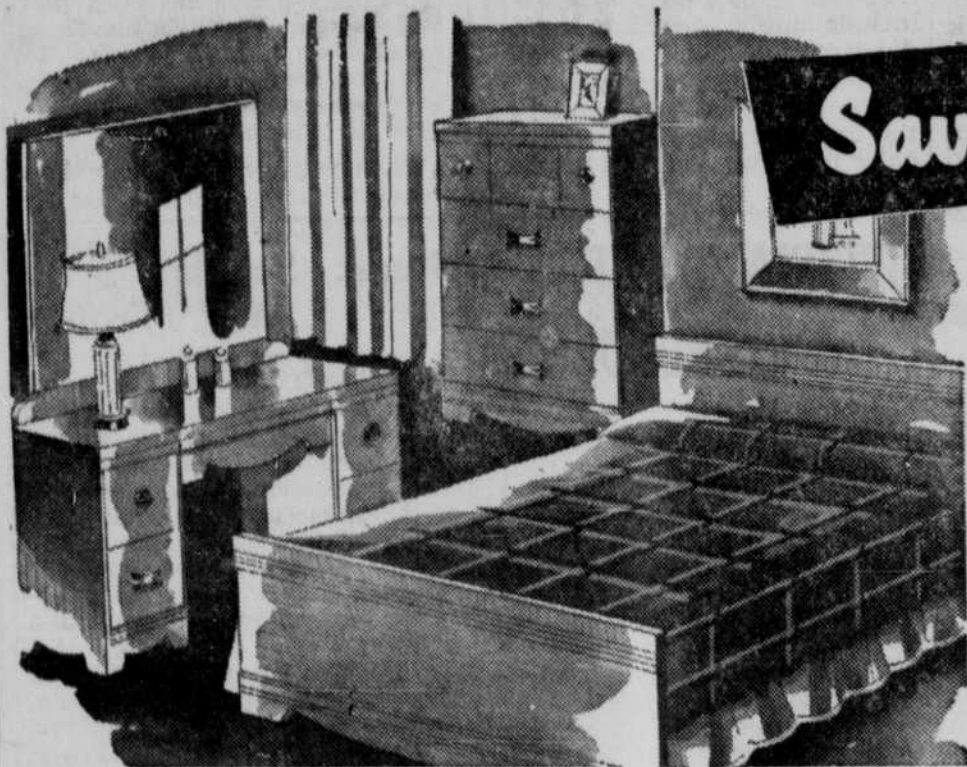

LAMP SHADES

Save Over 25%

3-PC. WALNUT **BEDROOM SUITE**

Bed — Chest
Vanity Dresser

CARLOAD SALE PRICE

86.88

Buy at Gambles and Save!

Guaranteed Construction