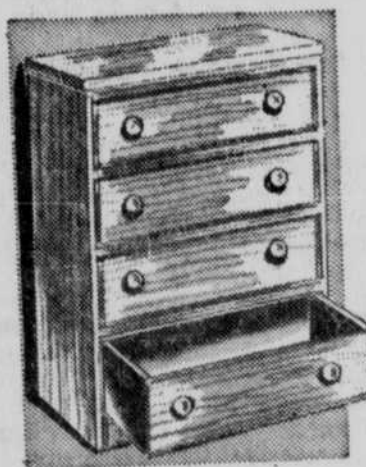

6 Patterns to Choose from

Carload Sale Price **5.99**

China Base TABLE LAMPS

3 Lamps for only \$2.25 down!

SIX-WAY

FLOOR LAMPS AND TWO MATCHING TABLE LAMPS

Bronze or Ivory Finish with Plastic Bow-Tied Shade.

19.95

4-Drawer Unfinished Chest

Smoothly Sanded

Made with Clear Ponderosa Pine

CARLOAD SALE PRICE

12.88

PLATFORM ROCKERS

Mohair & Frieze Covered