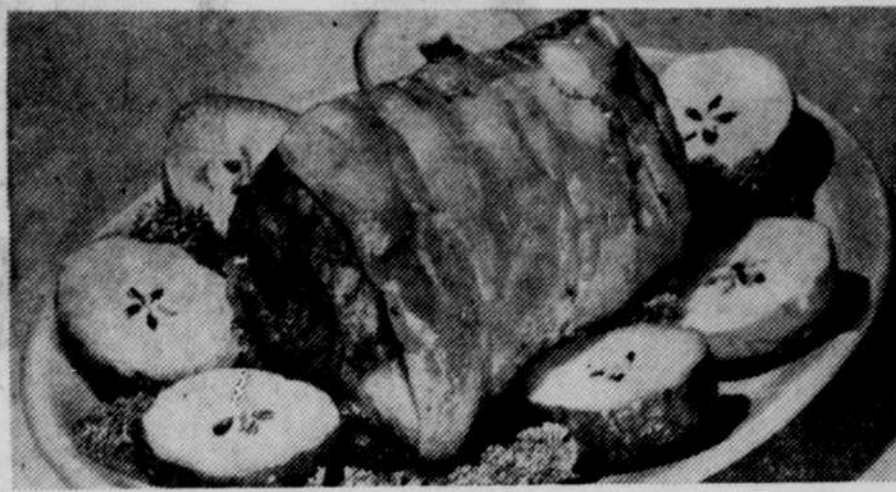

SAFEWAY'S delightfully thrifty meal ideas with.... Meat·Cheese·Seafood

PORK LOIN ROAST

7-rib portion — cut from fresh, tender Safeway Superb Pork ... enjoy the best for less!
Lb. 39c

- Pork Roast One-third loin portion, lean, tender and fresh... Lb. **49c**
- Pork Rib Chops Center cuts, richly flavored... Lb. **69c**
- Cranberry Sauce Ocean No. 300 Spray... Can **25c**
Whole or jellied — the natural mate with every meat