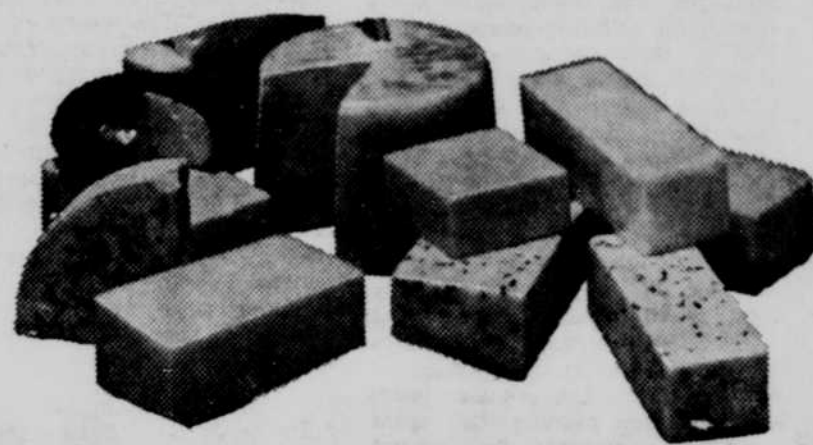

SAFEWAY'S delightfully thrifty meal ideas with.... Meat·Cheese·Seafood

PORK LOIN ROAST

7-rib portion — cut from fresh, tender Safeway Superb Pork ... enjoy the best for less!
Lb. 39c

- Pork Roast One-third loin portion, lean, tender and fresh... Lb. **49c**
- Pork Rib Chops Center cuts, richly flavored... Lb. **69c**
- Cranberry Sauce Ocean No. 300 Spray... Can **25c**
Whole or jellied — the natural mate with every meat

VELVEETA Cheese Spread

2-lb. Pkg. 79c

VAN ZEE CHEESE SPREAD... 2-lb. Carton 69c

SAVE 5c ON CHEESE

5c off on any of the following random weight packages of Safeway Brand Bulk Cheese:
★ 12-oz. Mild Cheddar ★ 20-oz. Mild Cheddar
★ 8, 12 & 16-oz. Sharp Cheddar